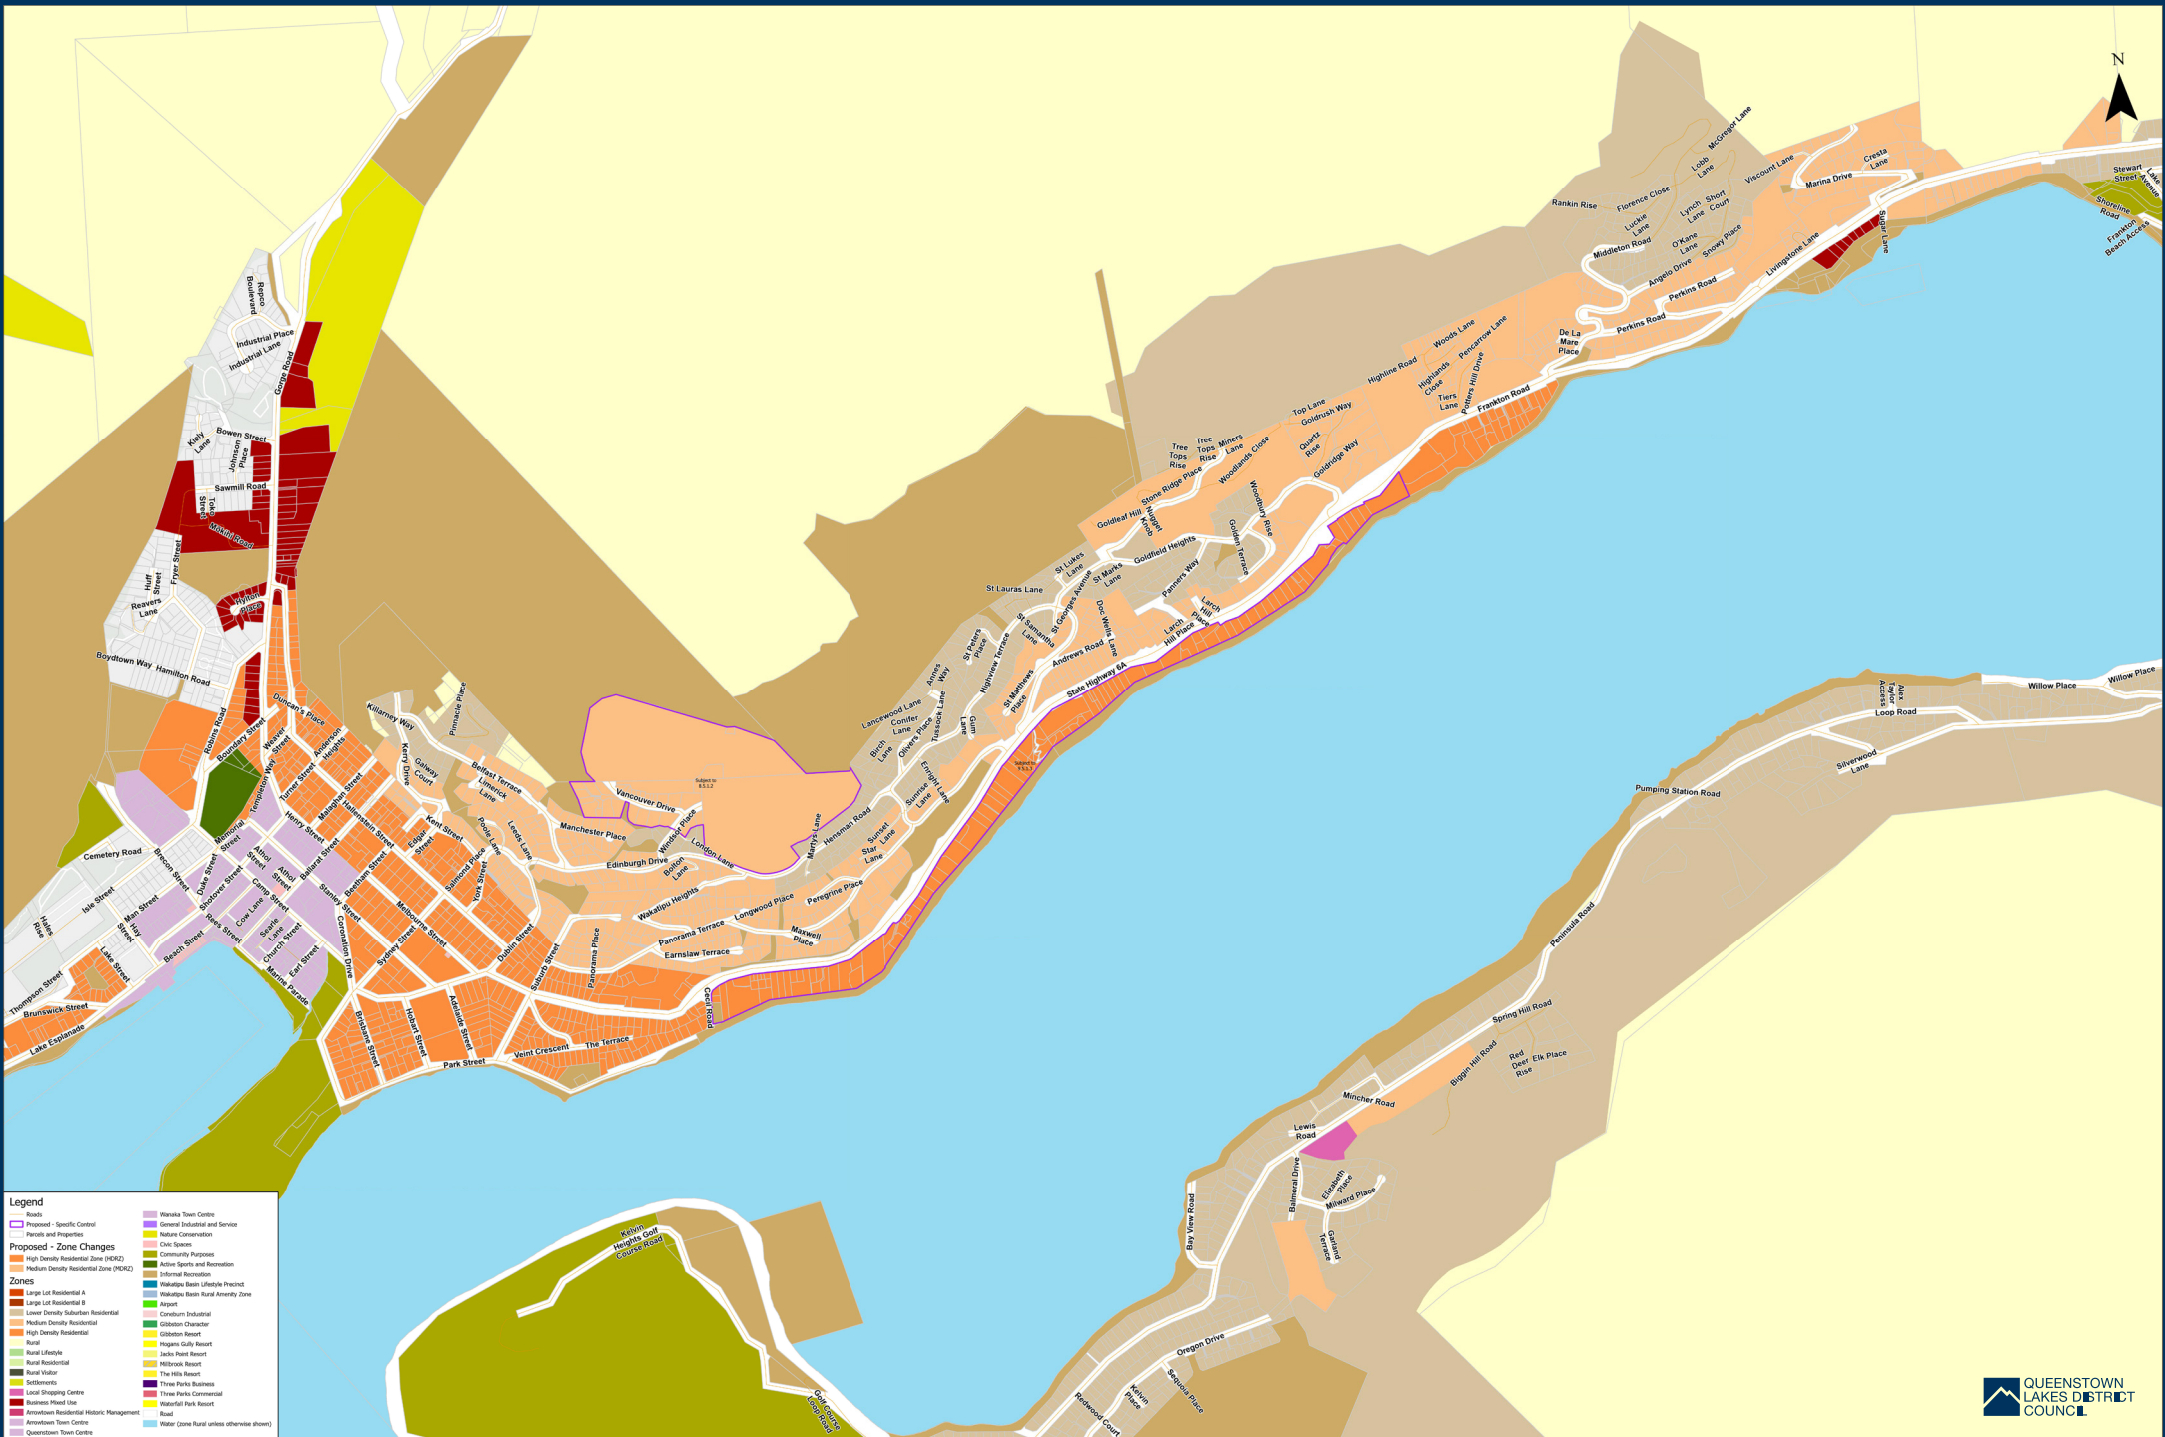

Queenstown and Frankton Road