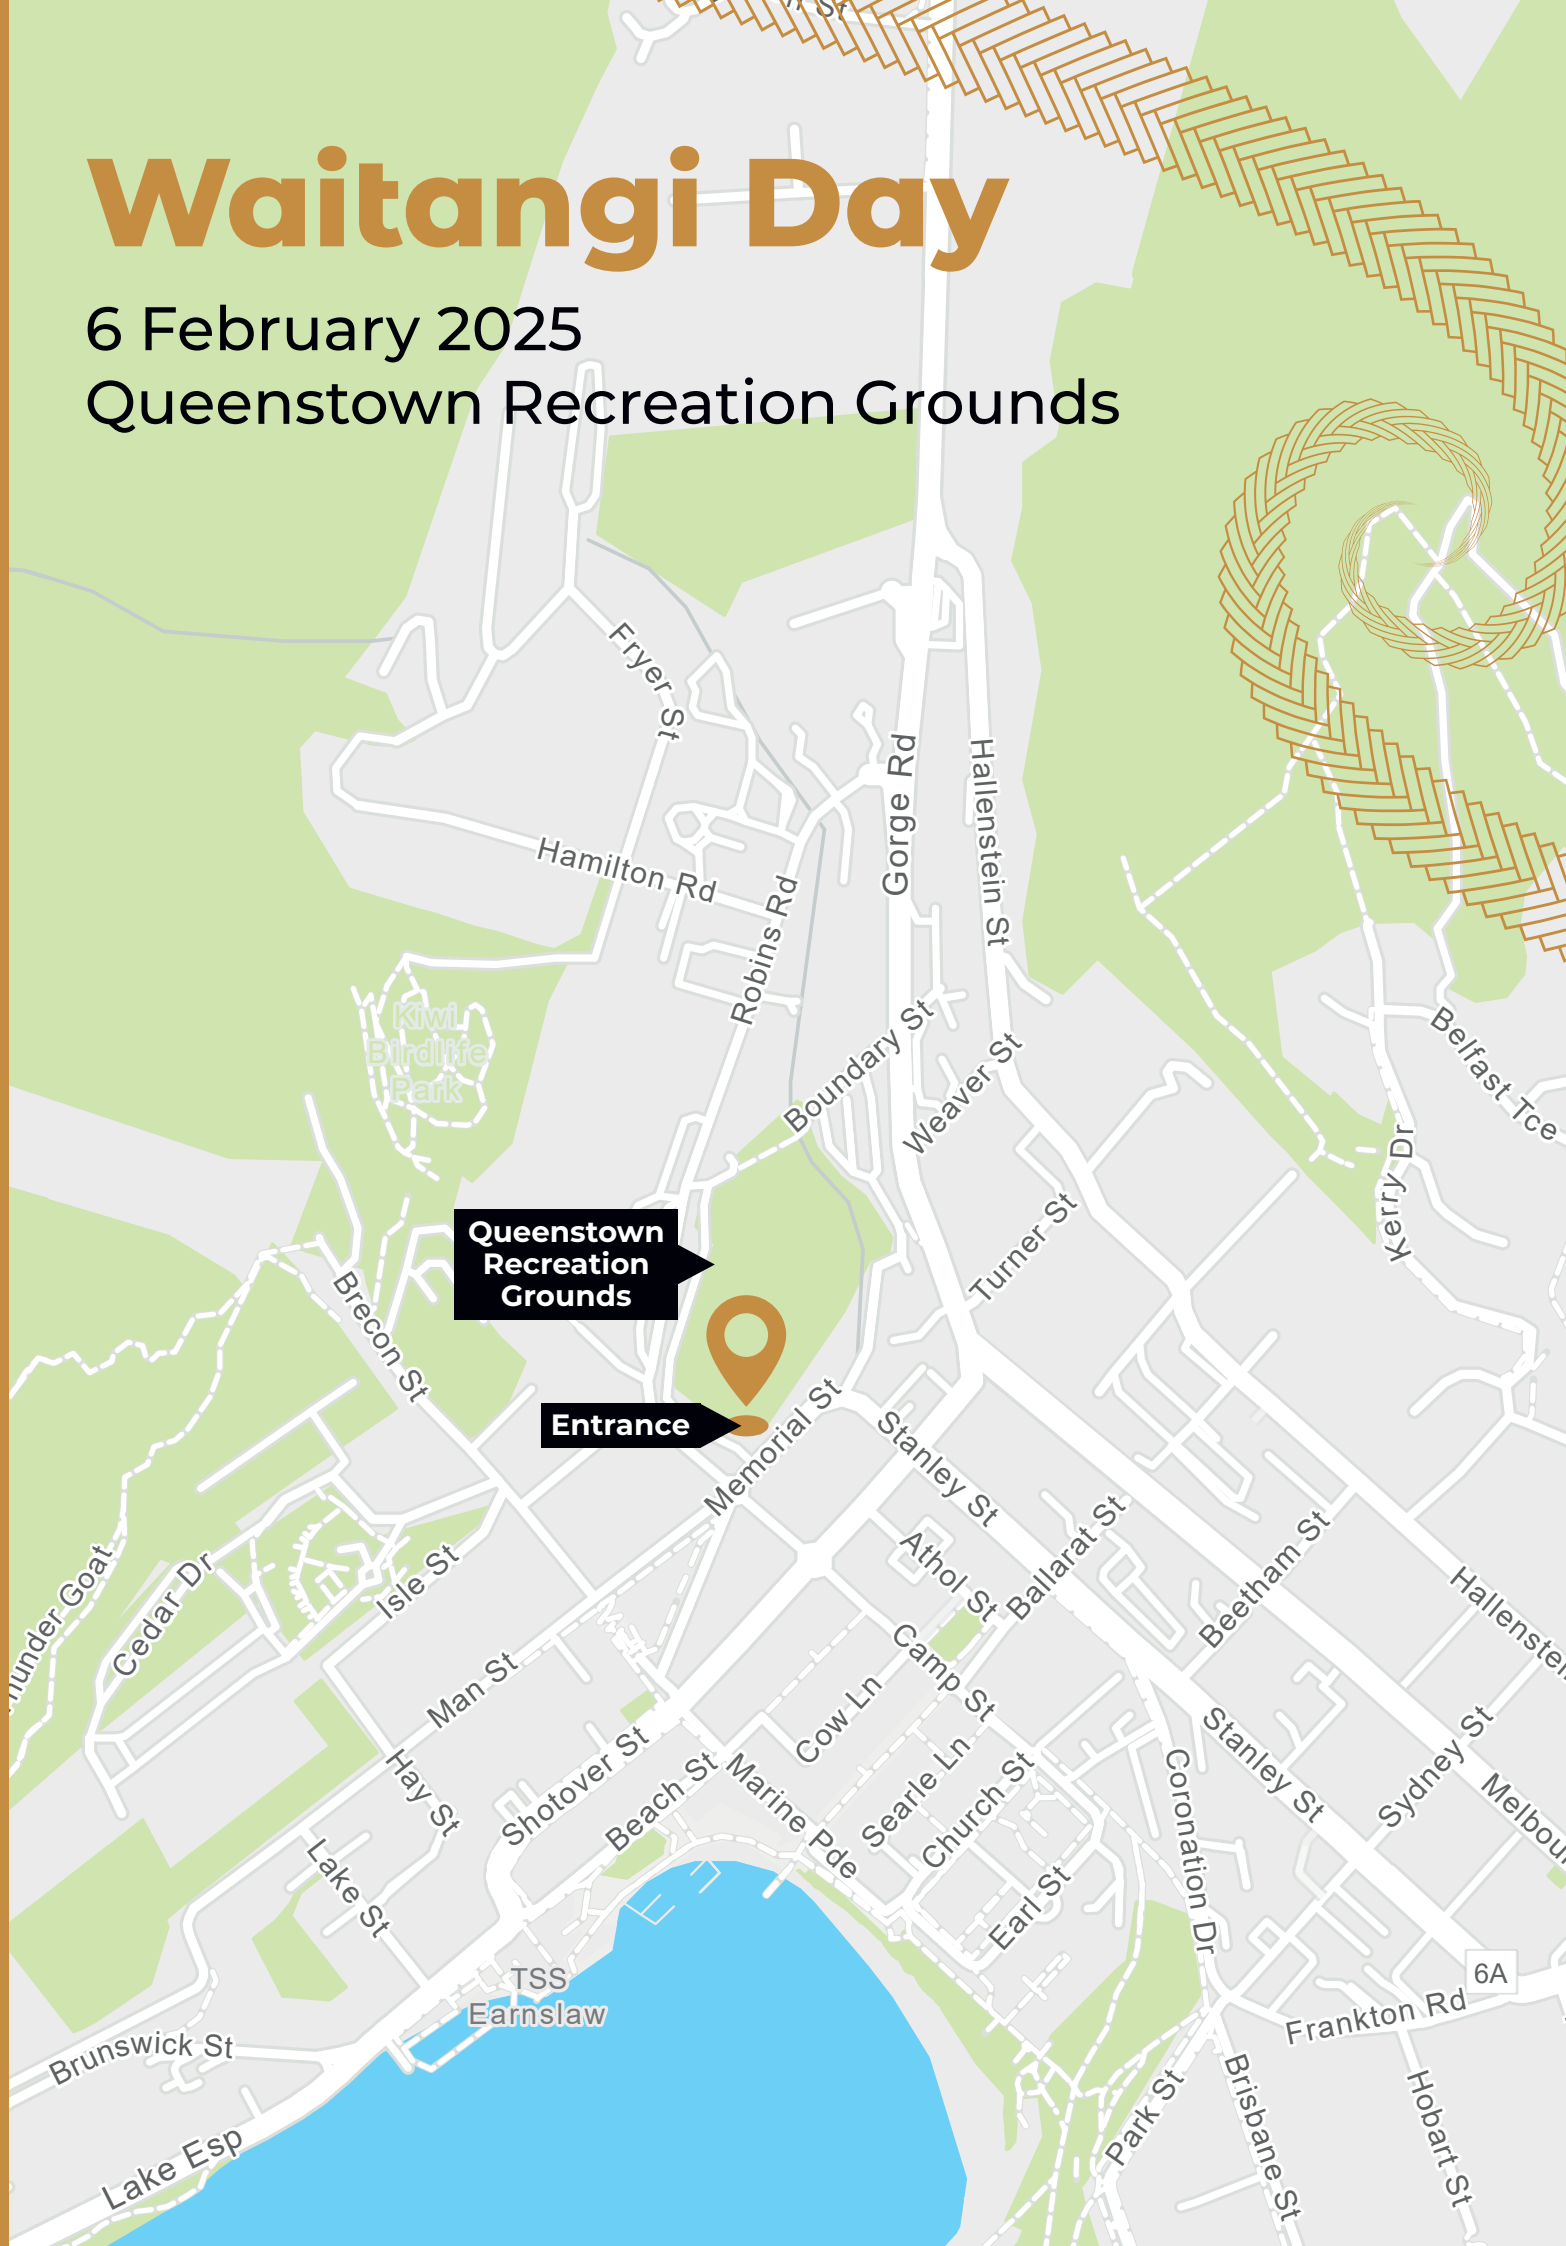

# Waitangi Day

6 February 2025

Queenstown Recreation Grounds

Queenstown  
Recreation  
Grounds

Entrance

Kiwī  
Birdlife  
Park

TSS  
Earnslaw

6A