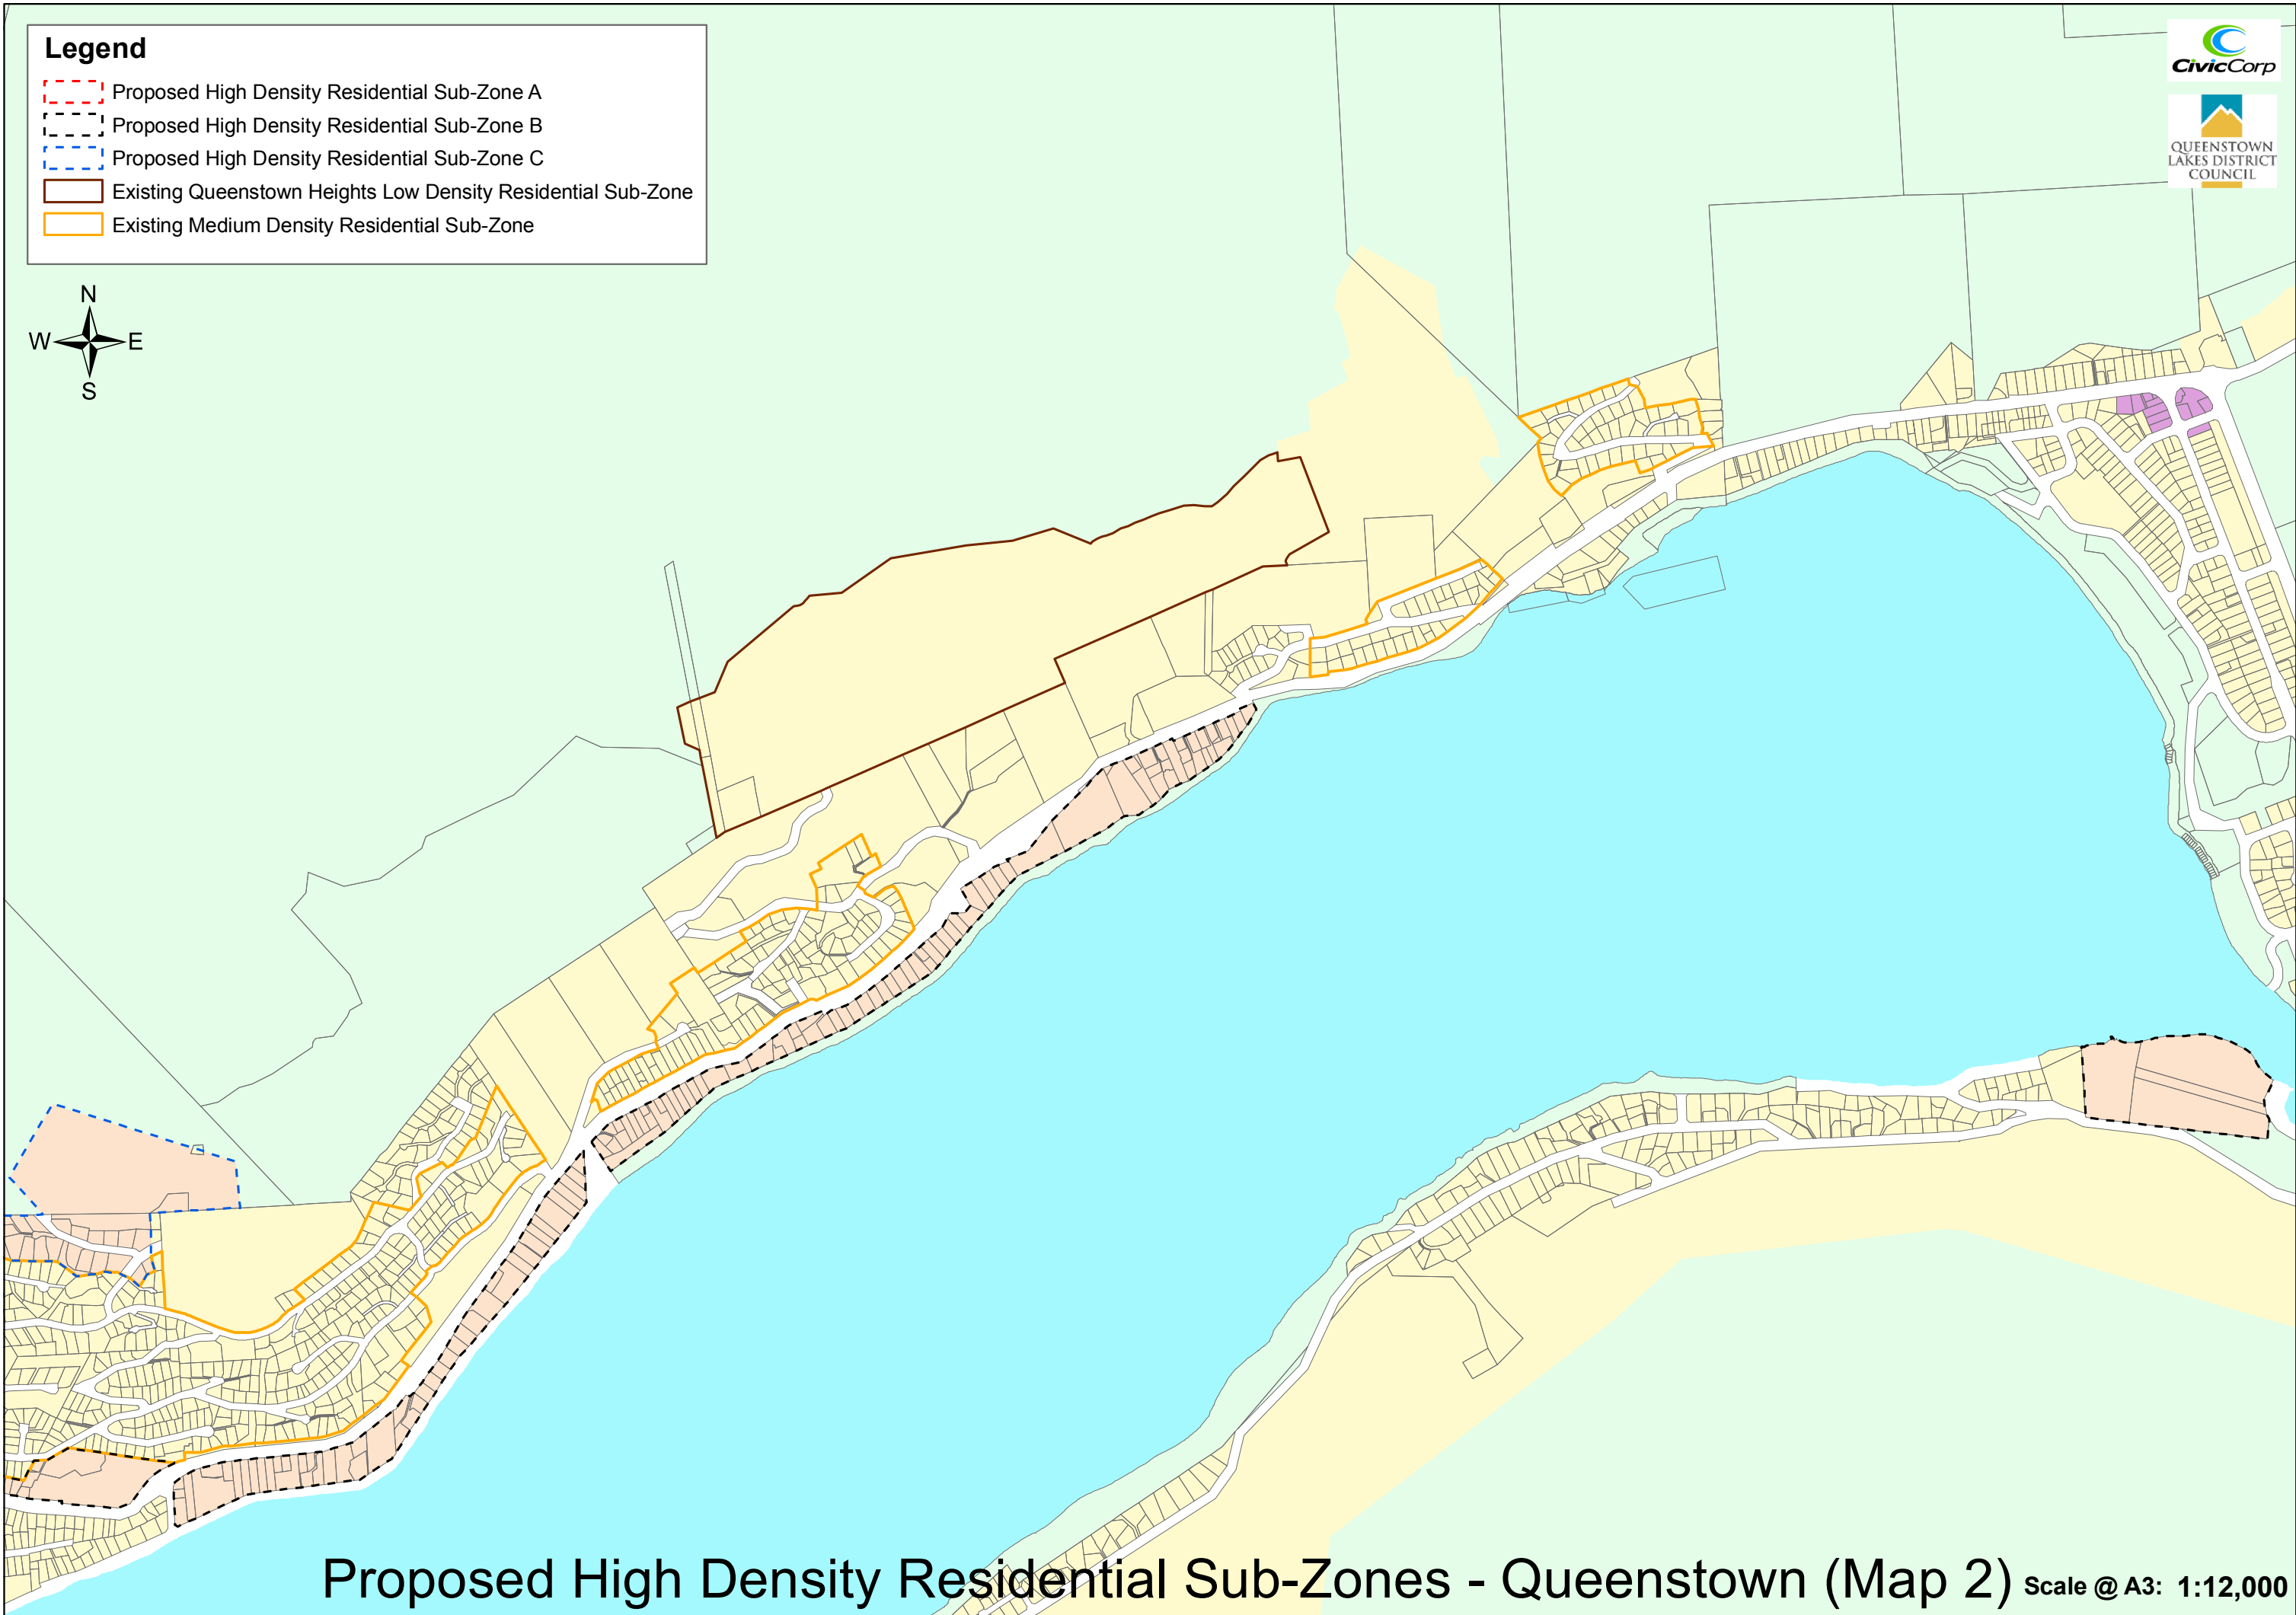

Legend

- Proposed High Density Residential Sub-Zone A
- Proposed High Density Residential Sub-Zone B
- Proposed High Density Residential Sub-Zone C
- Existing Queenstown Heights Low Density Residential Sub-Zone
- Existing Medium Density Residential Sub-Zone

Proposed High Density Residential Sub-Zones - Queenstown (Map 2) Scale @ A3: 1:12,000