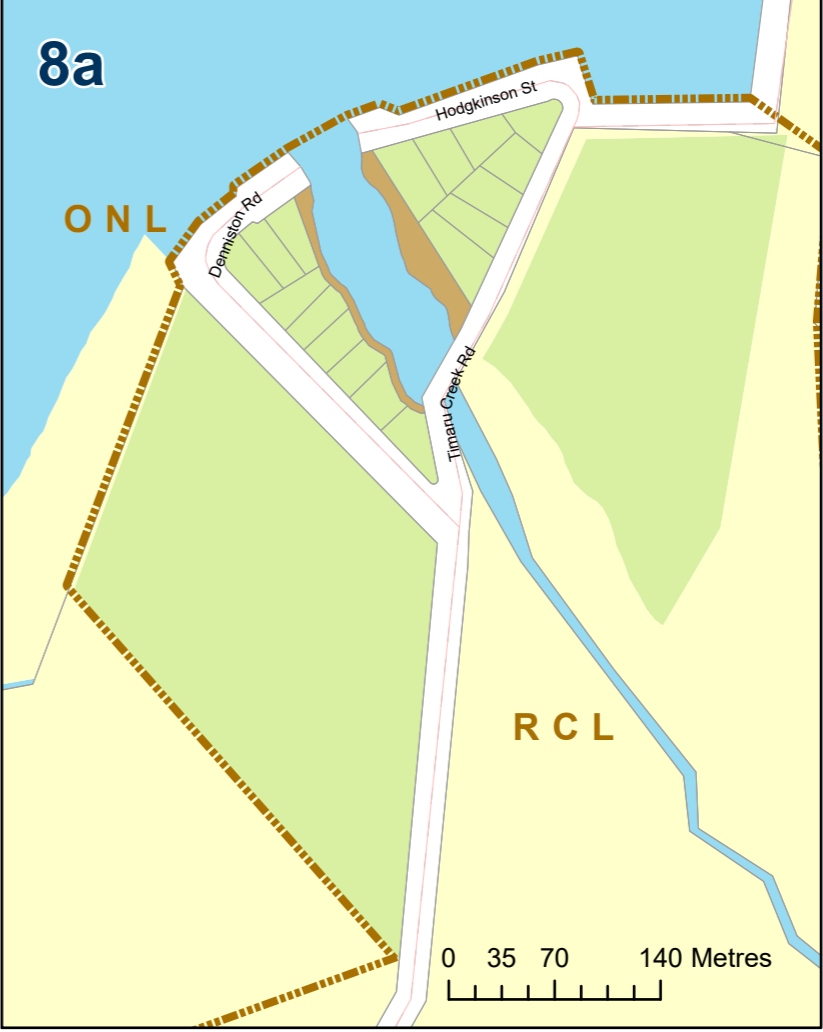

Central Otago District

- Legend**
- Historic Heritage Features
 - Protected Tree
 - Aurora Distribution Lines - For Information Only
 - Wanaka Airport Outer Control Boundary
 - State Highway
 - Parcel/Road Boundary
 - Landscape Classification (ONF, ONL, RCL)
 - Urban Growth Boundary
 - Territorial Authority Boundary
 - Significant Natural Area
 - Unformed Roads
 - Designated Areas
 - Community Purpose - Campground
 - Community Purpose - Cemetery
 - Community Purpose - Golf Course
 - Business Mixed Use
 - Airport Zone
 - Active Sports and Recreation
 - Civic Spaces
 - Community Purposes
 - Informal Recreation
 - Nature Conservation
 - Wanaka Town Centre
 - Local Shopping Centre
 - Large Lot Residential B
 - Large Lot Residential A
 - High Density Residential
 - Medium Density Residential
 - Lower Density Suburban Residential
 - Rural
 - Open Space
 - Rural Lifestyle
 - Rural Residential
 - Water (zone Rural unless otherwise shown)