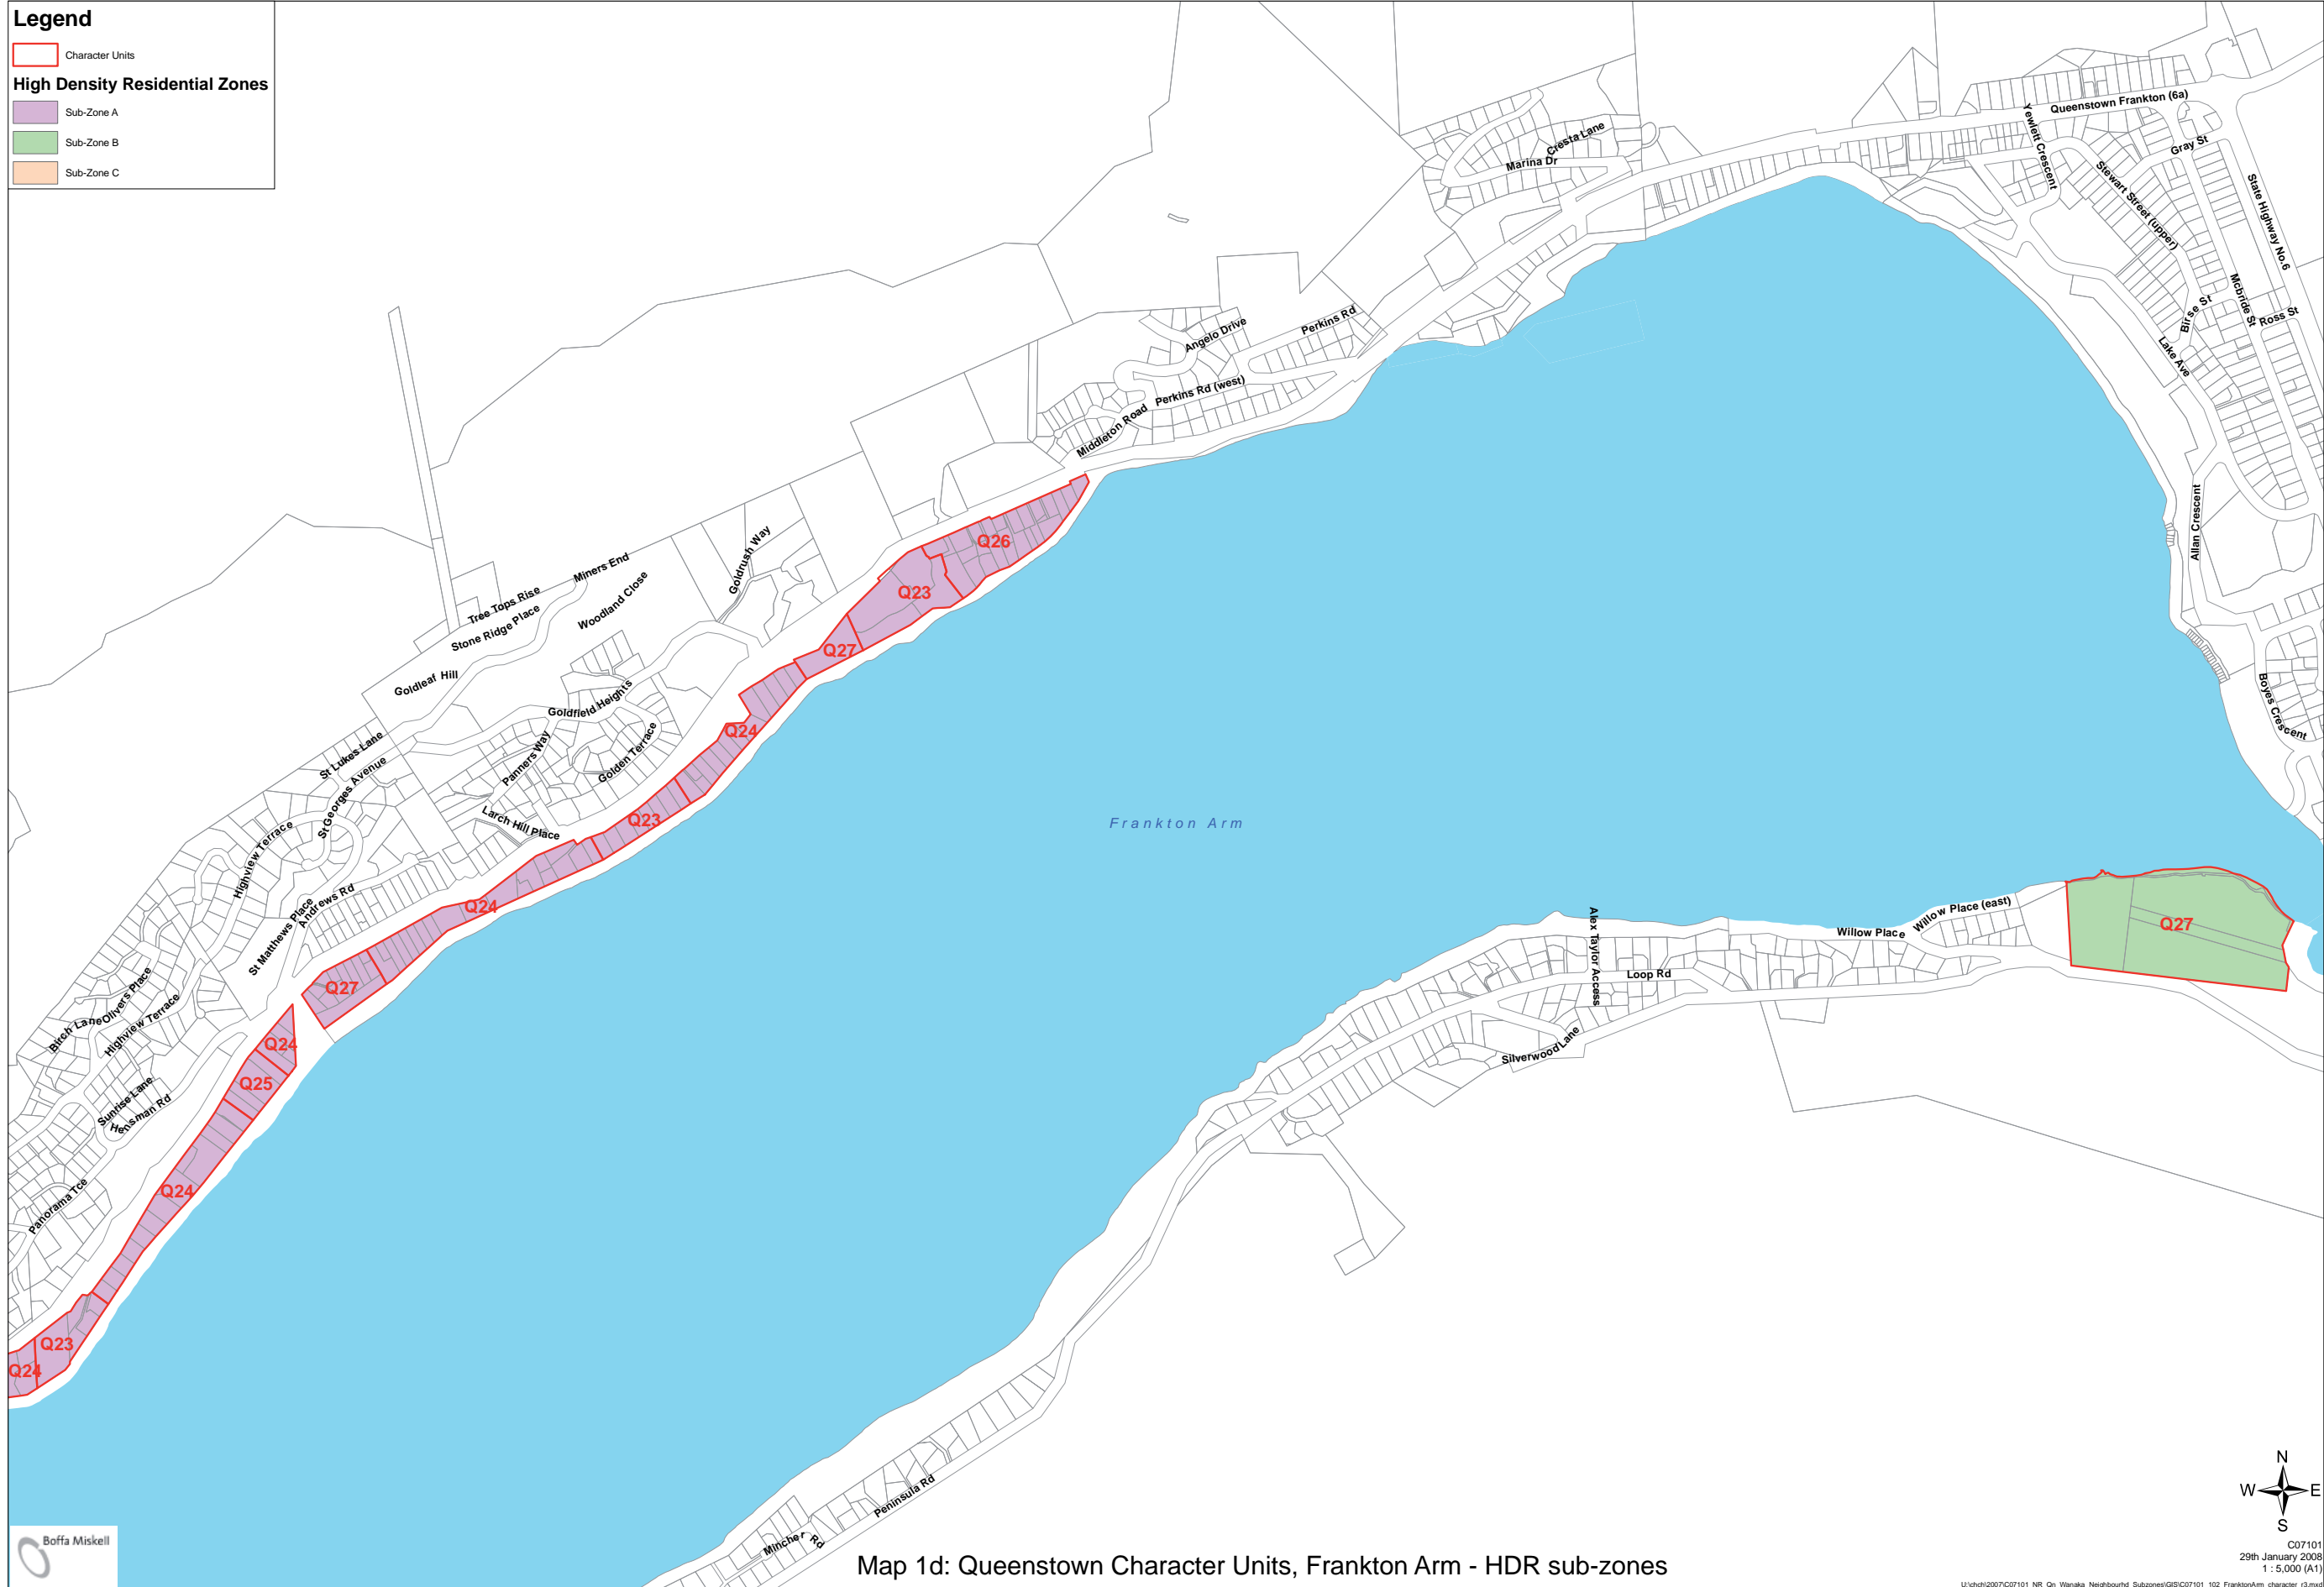

**Legend**

- Character Units
- High Density Residential Zones**
- Sub-Zone A
- Sub-Zone B
- Sub-Zone C

Map 1d: Queenstown Character Units, Frankton Arm - HDR sub-zones

Boffa Miskell

C07101  
29th January 2008  
1 : 5,000 (A1)