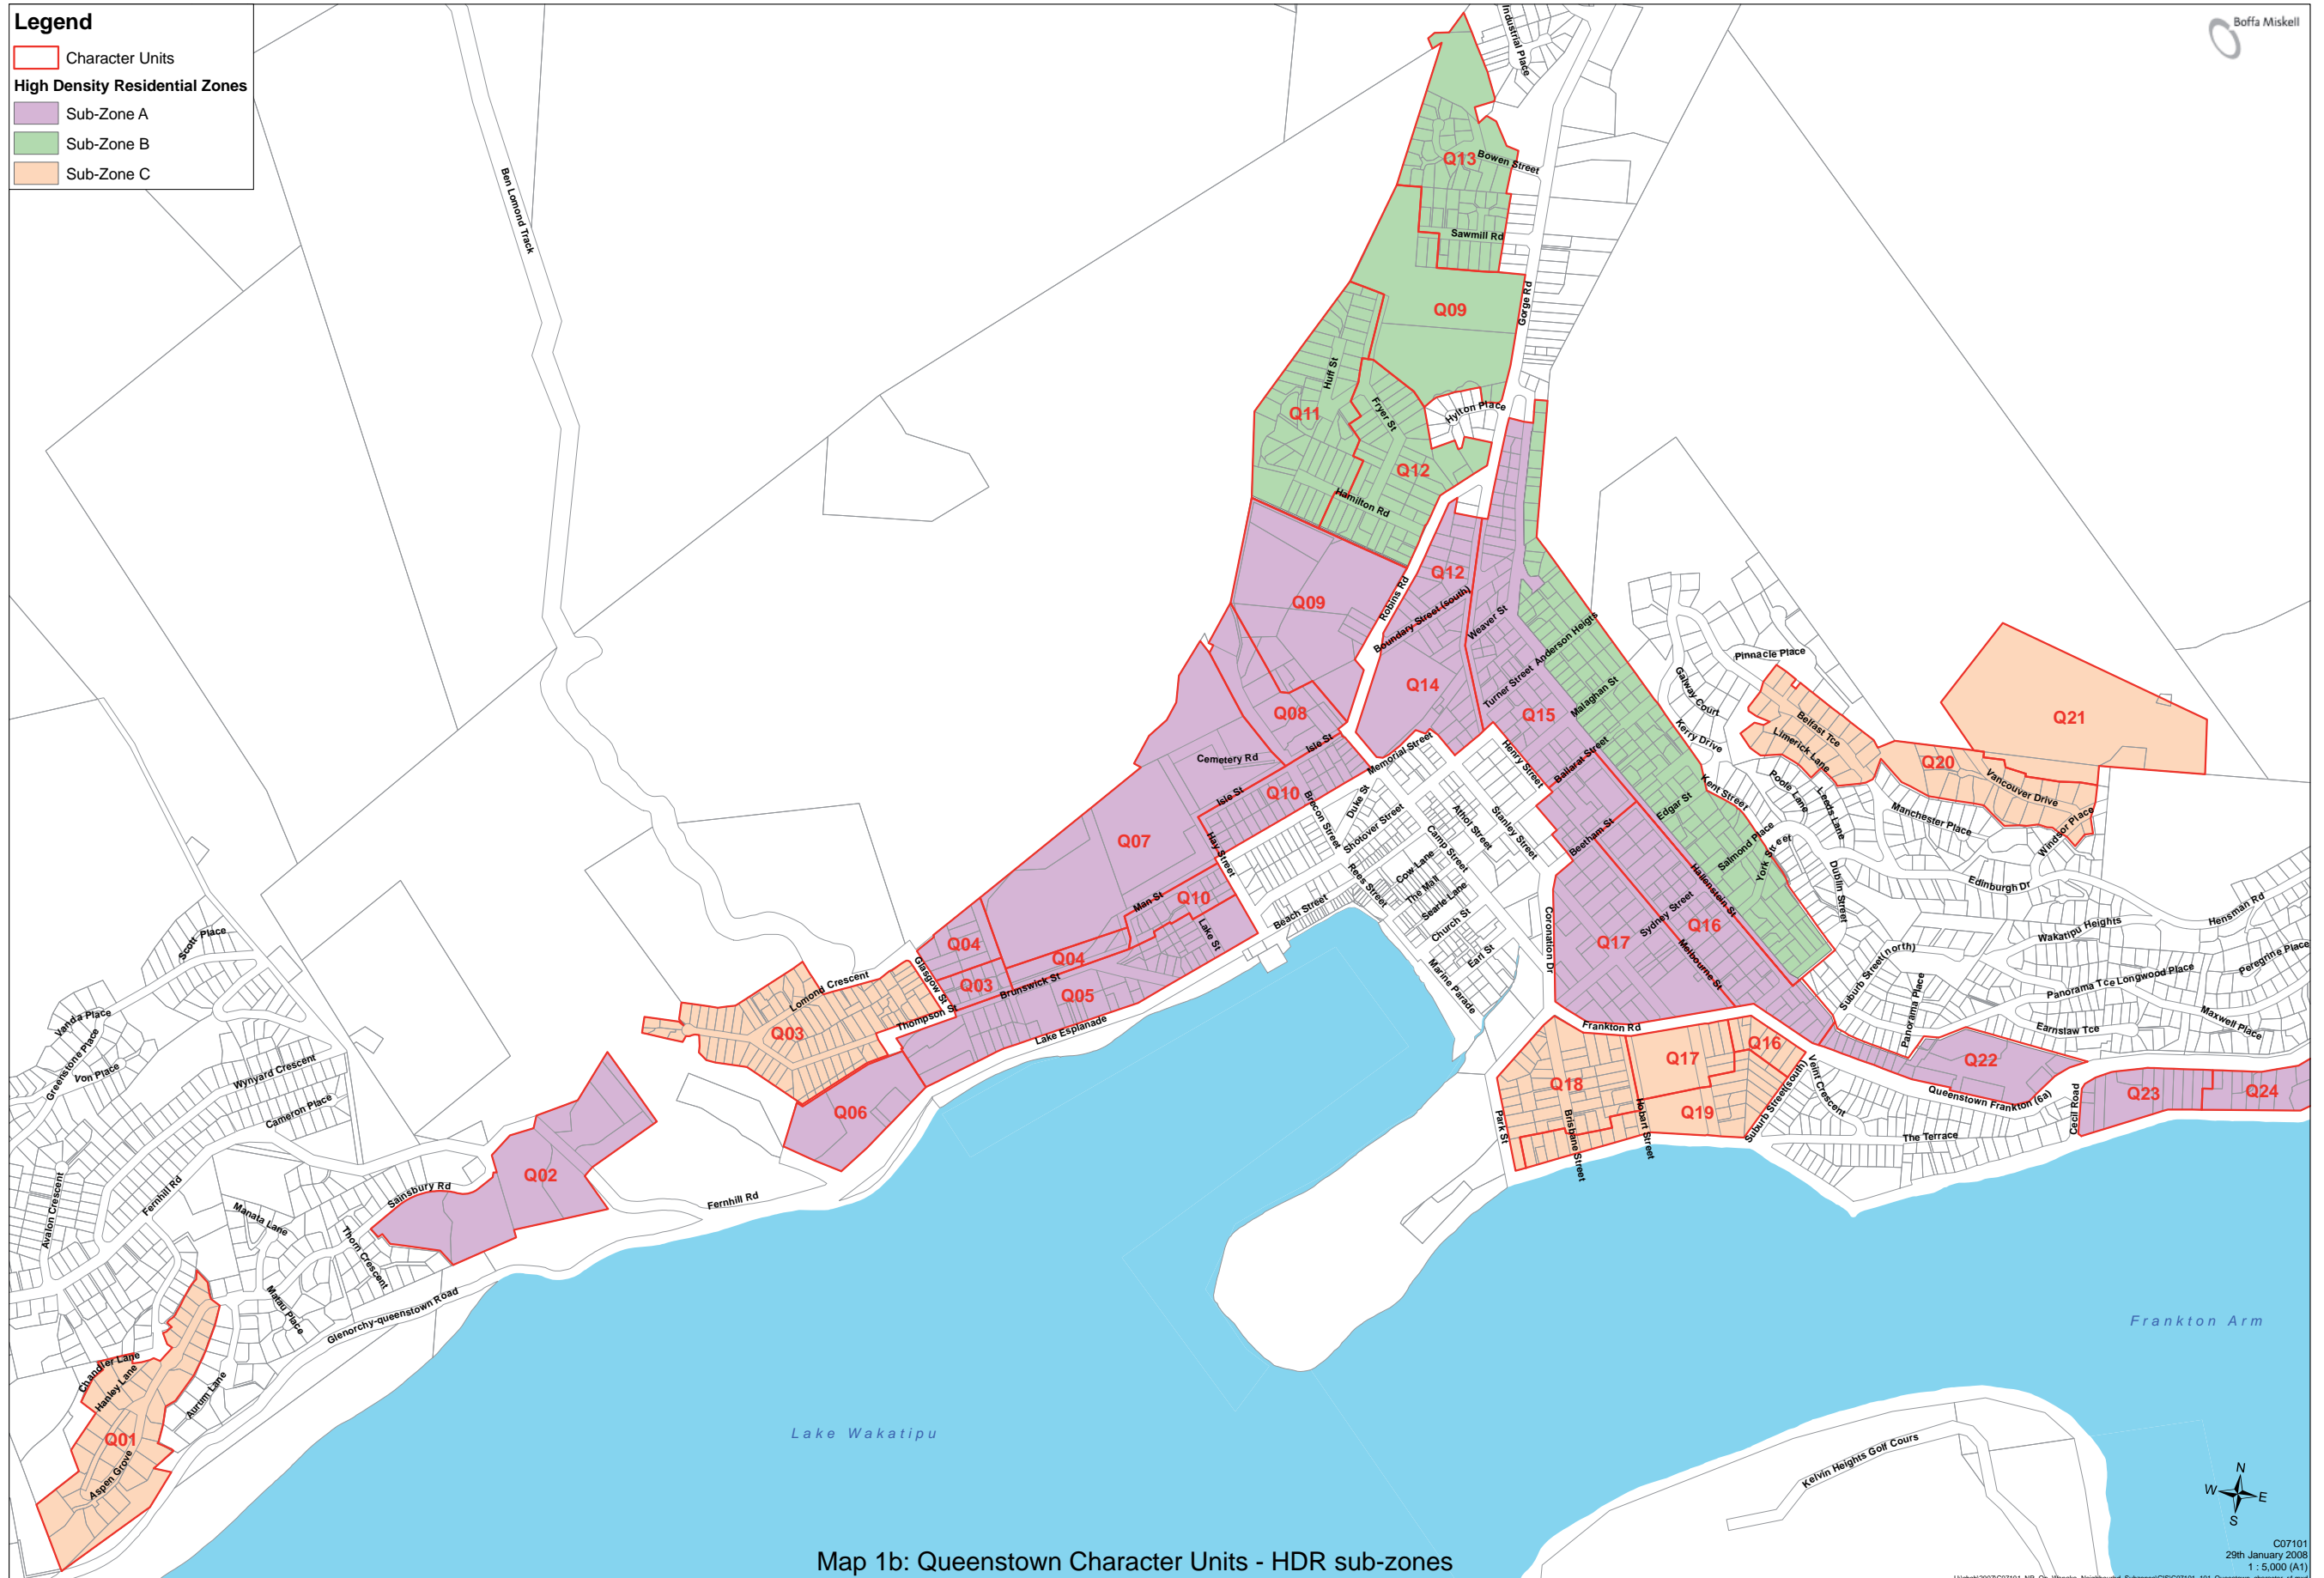

Legend

- Character Units
- High Density Residential Zones**
- Sub-Zone A
- Sub-Zone B
- Sub-Zone C

Map 1b: Queenstown Character Units - HDR sub-zones

Boffa Miskell

C07101
29th January 2008
1 : 5,000 (A1)