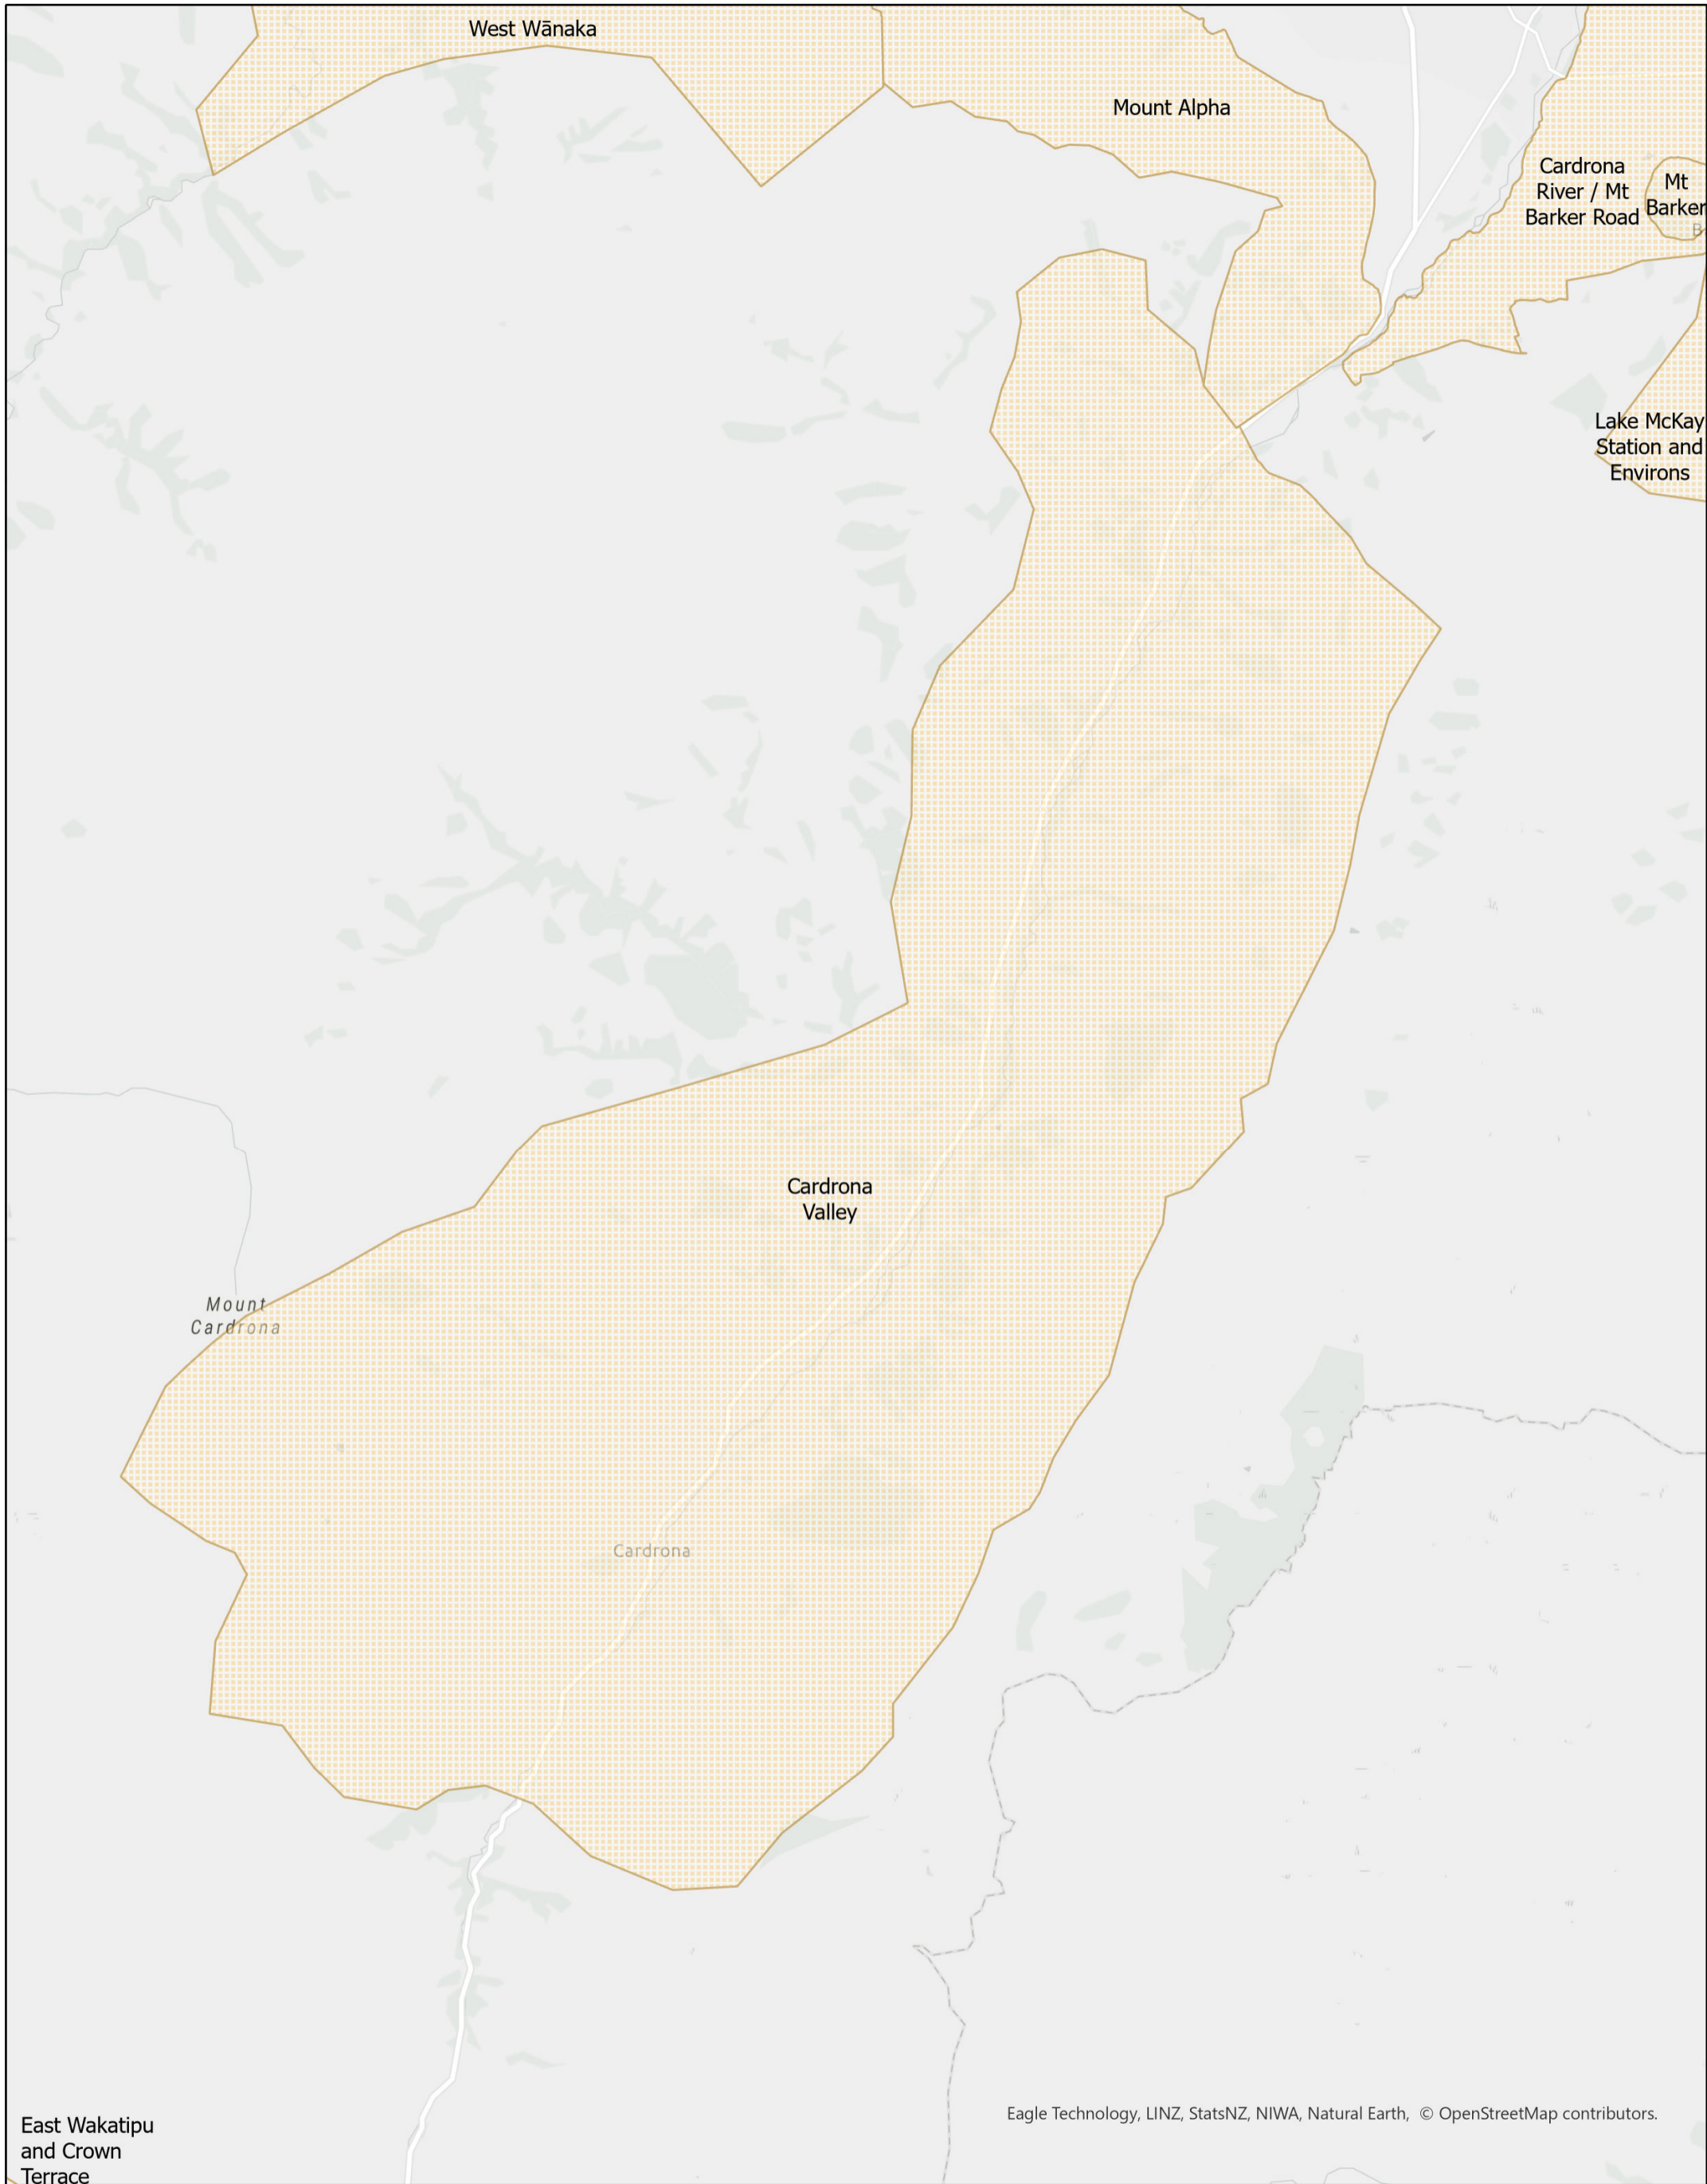

Cardrona Valley

Eagle Technology, LINZ, StatsNZ, NIWA, Natural Earth, © OpenStreetMap contributors.

East Wakatipu
and Crown
Terrace

Map Date:
16/10/2023