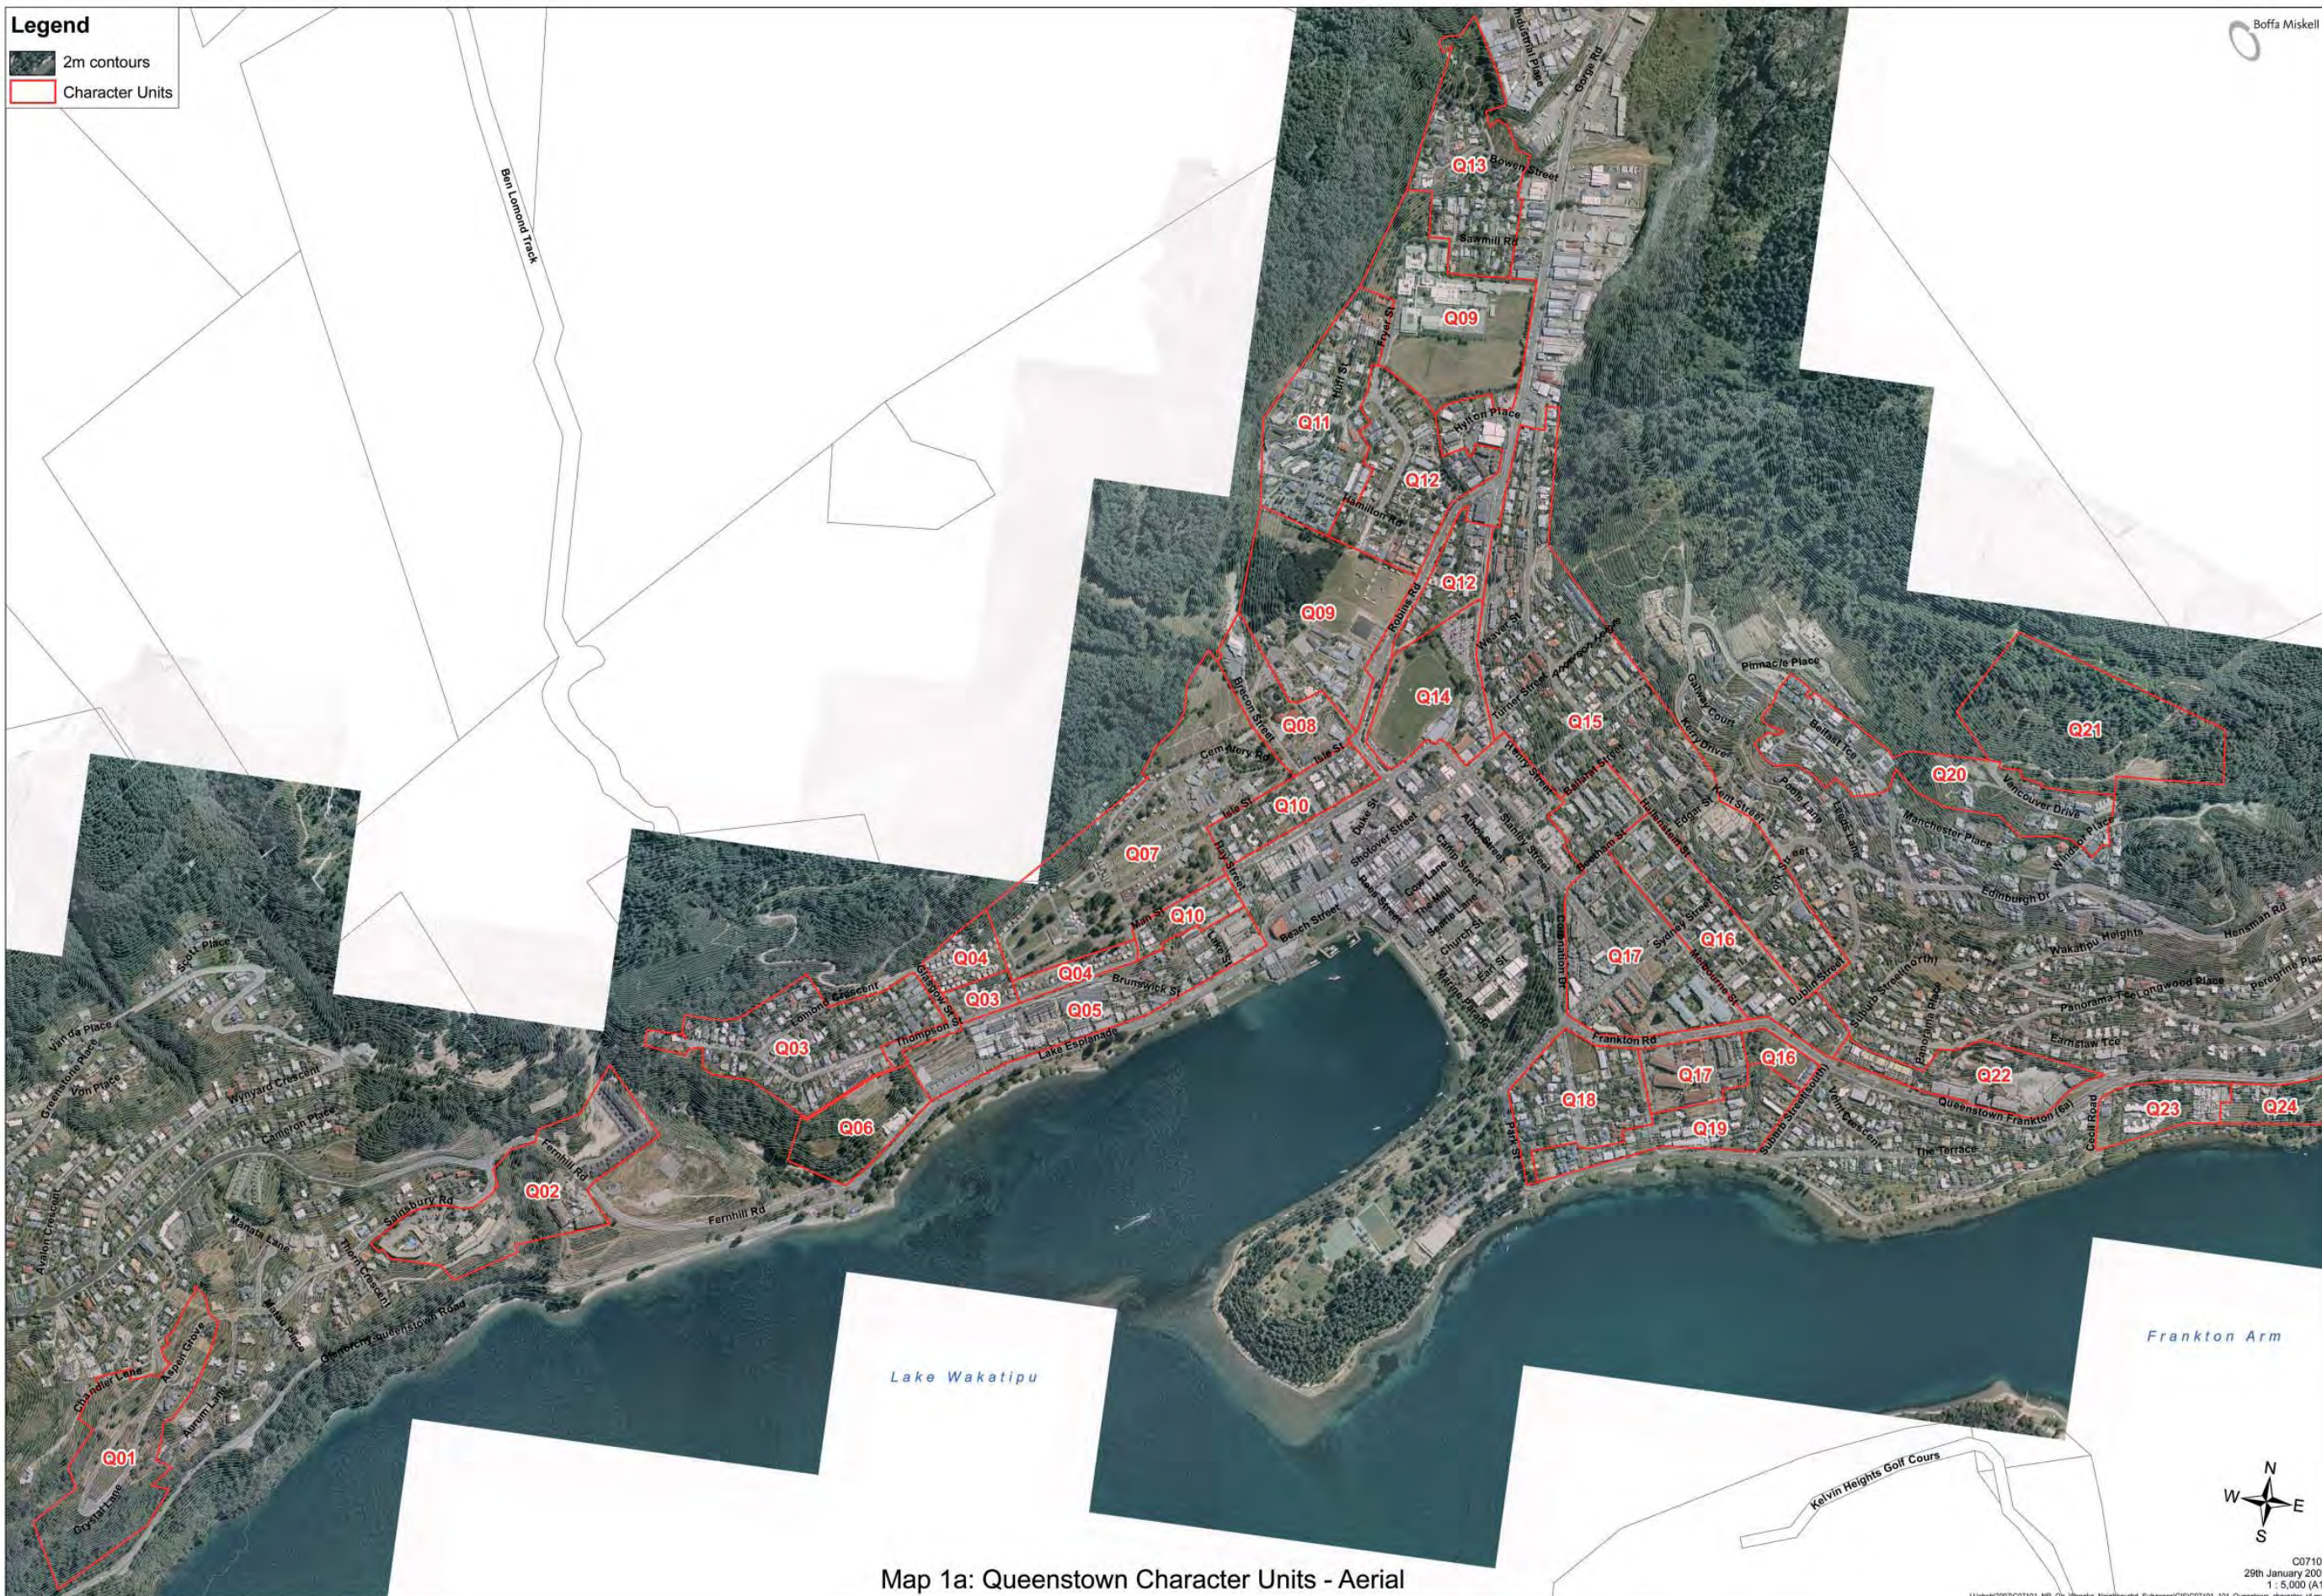

Legend

- 2m contours
- Character Units

Boffa Miskell

Map 1a: Queenstown Character Units - Aerial