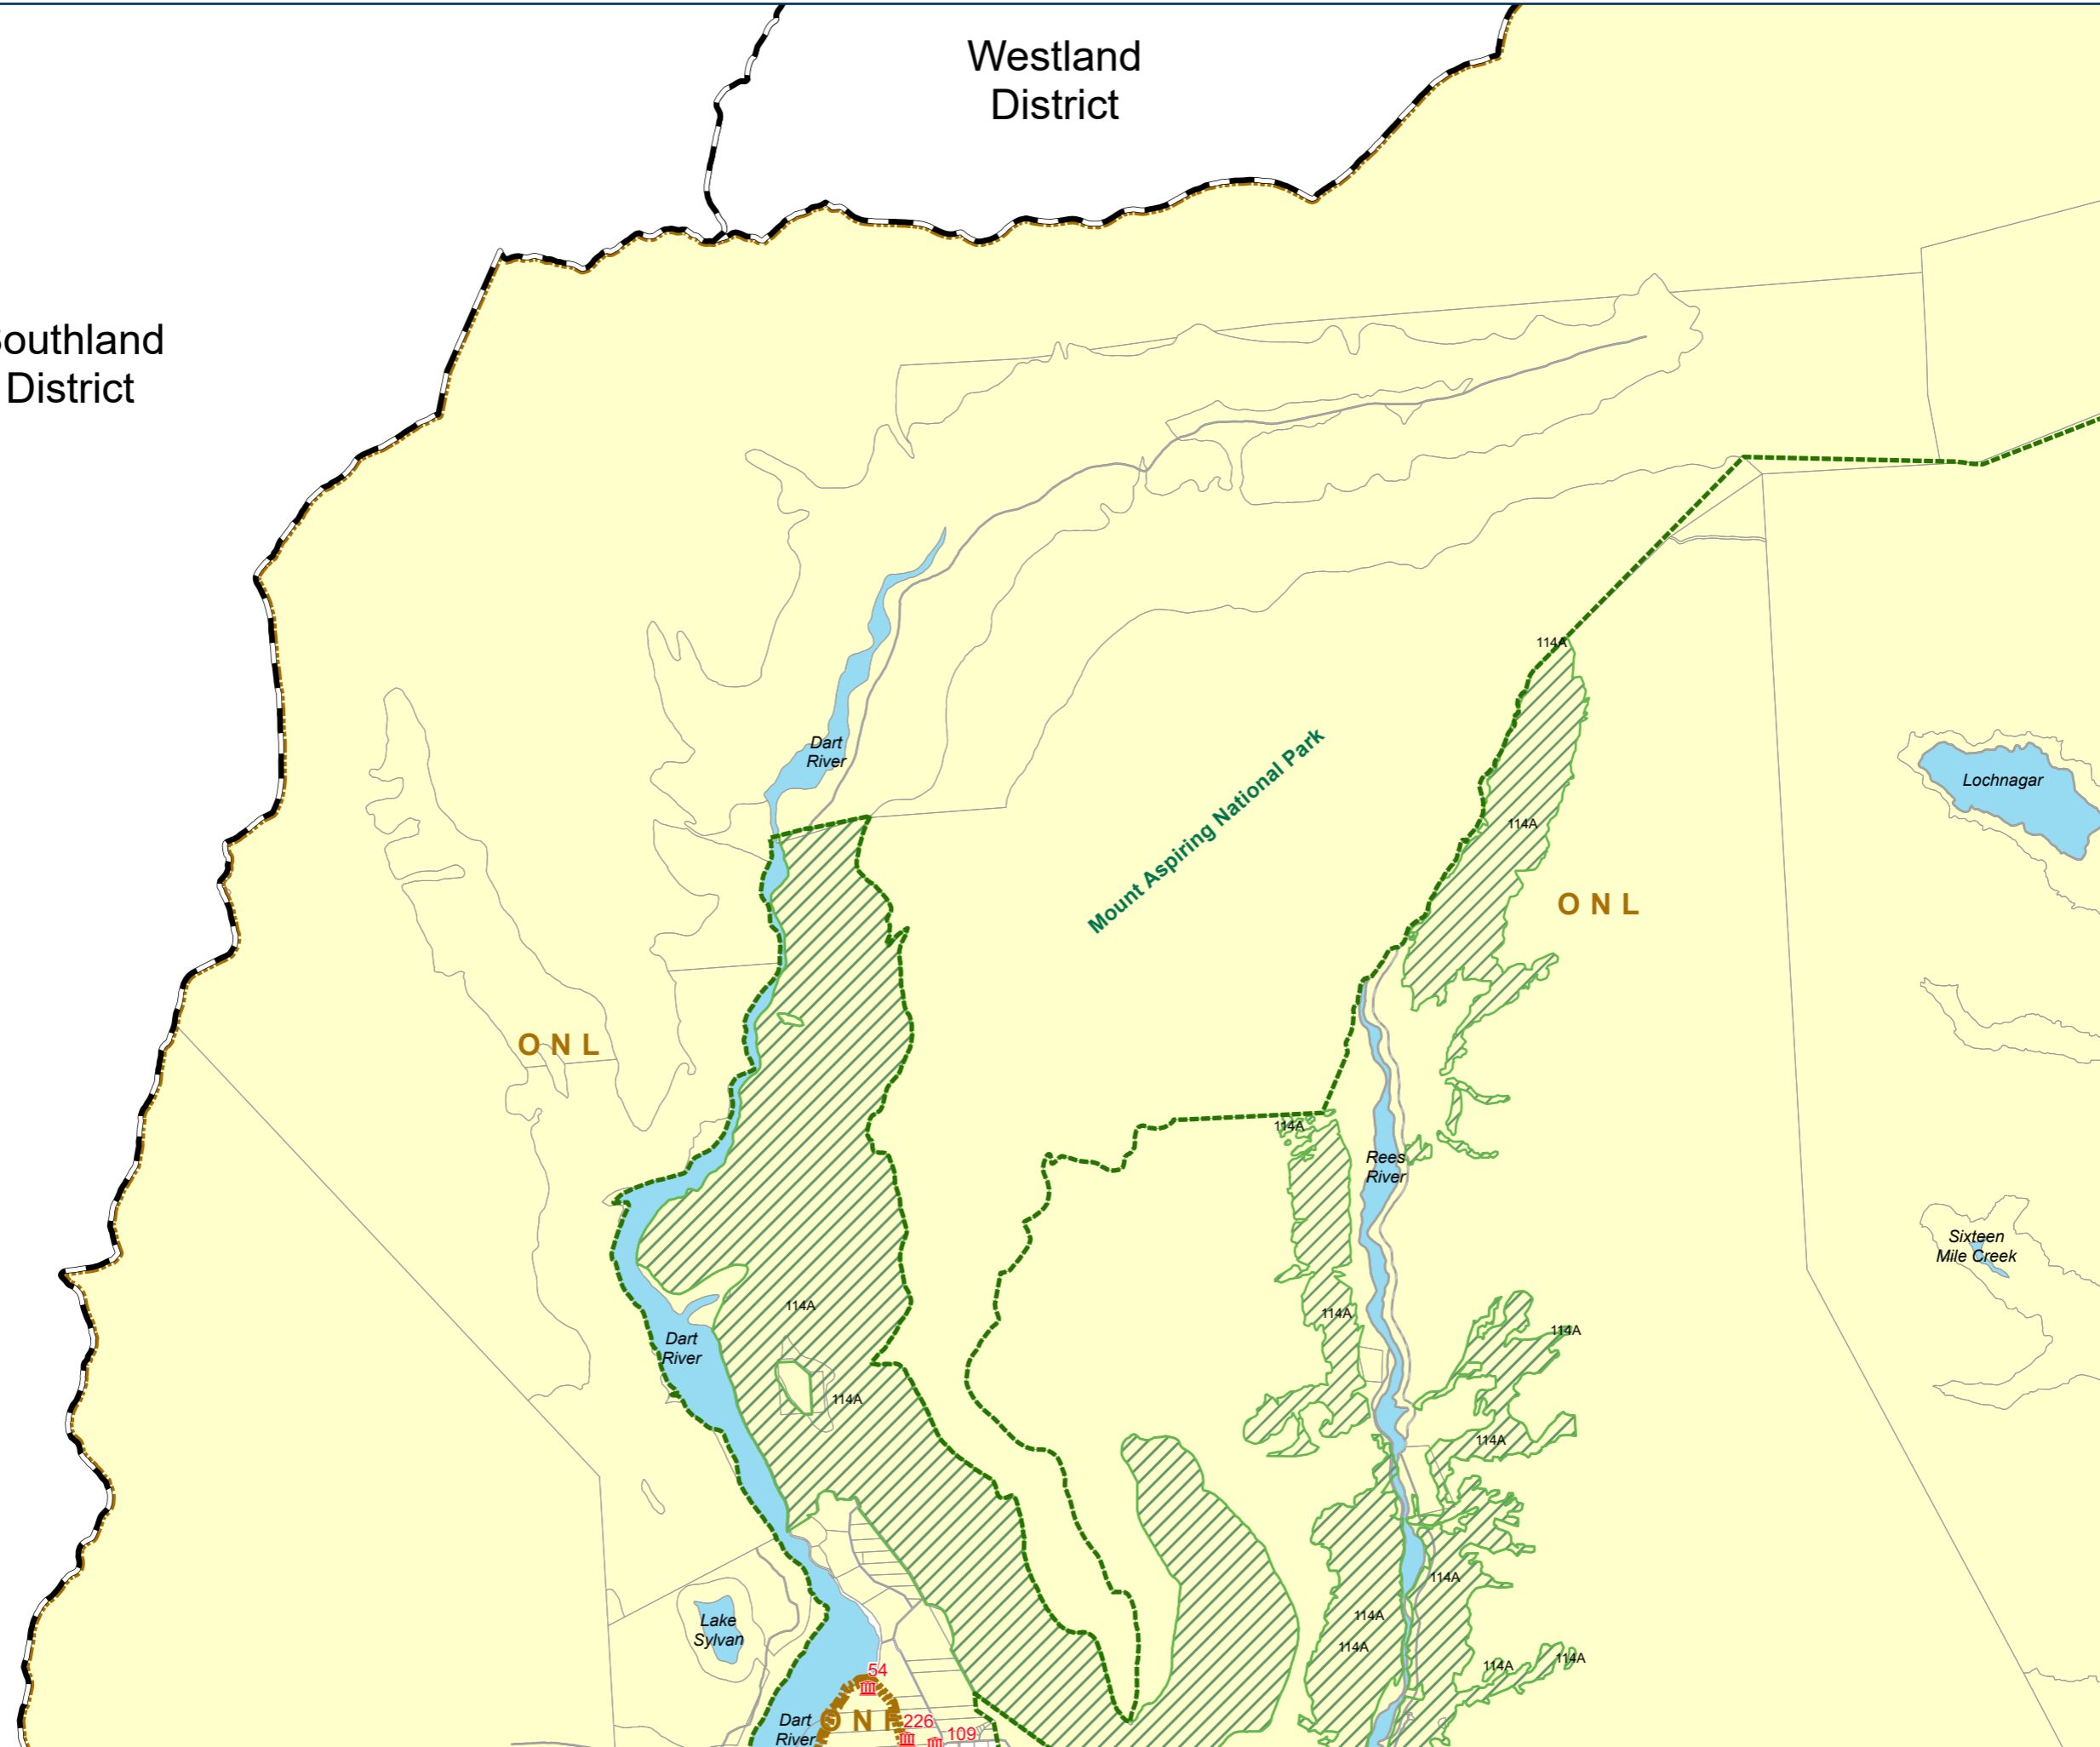

Southland District

Westland District

Legend

-  Historic Heritage Features
-  Mount Aspiring National Park
-  Parcel/Road Boundary
-  Landscape Classification (ONF, ONL, RCL)
-  Territorial Authority Boundary
-  Significant Natural Area
-  Unformed Roads
-  Rural
-  Water (zone Rural unless otherwise shown)