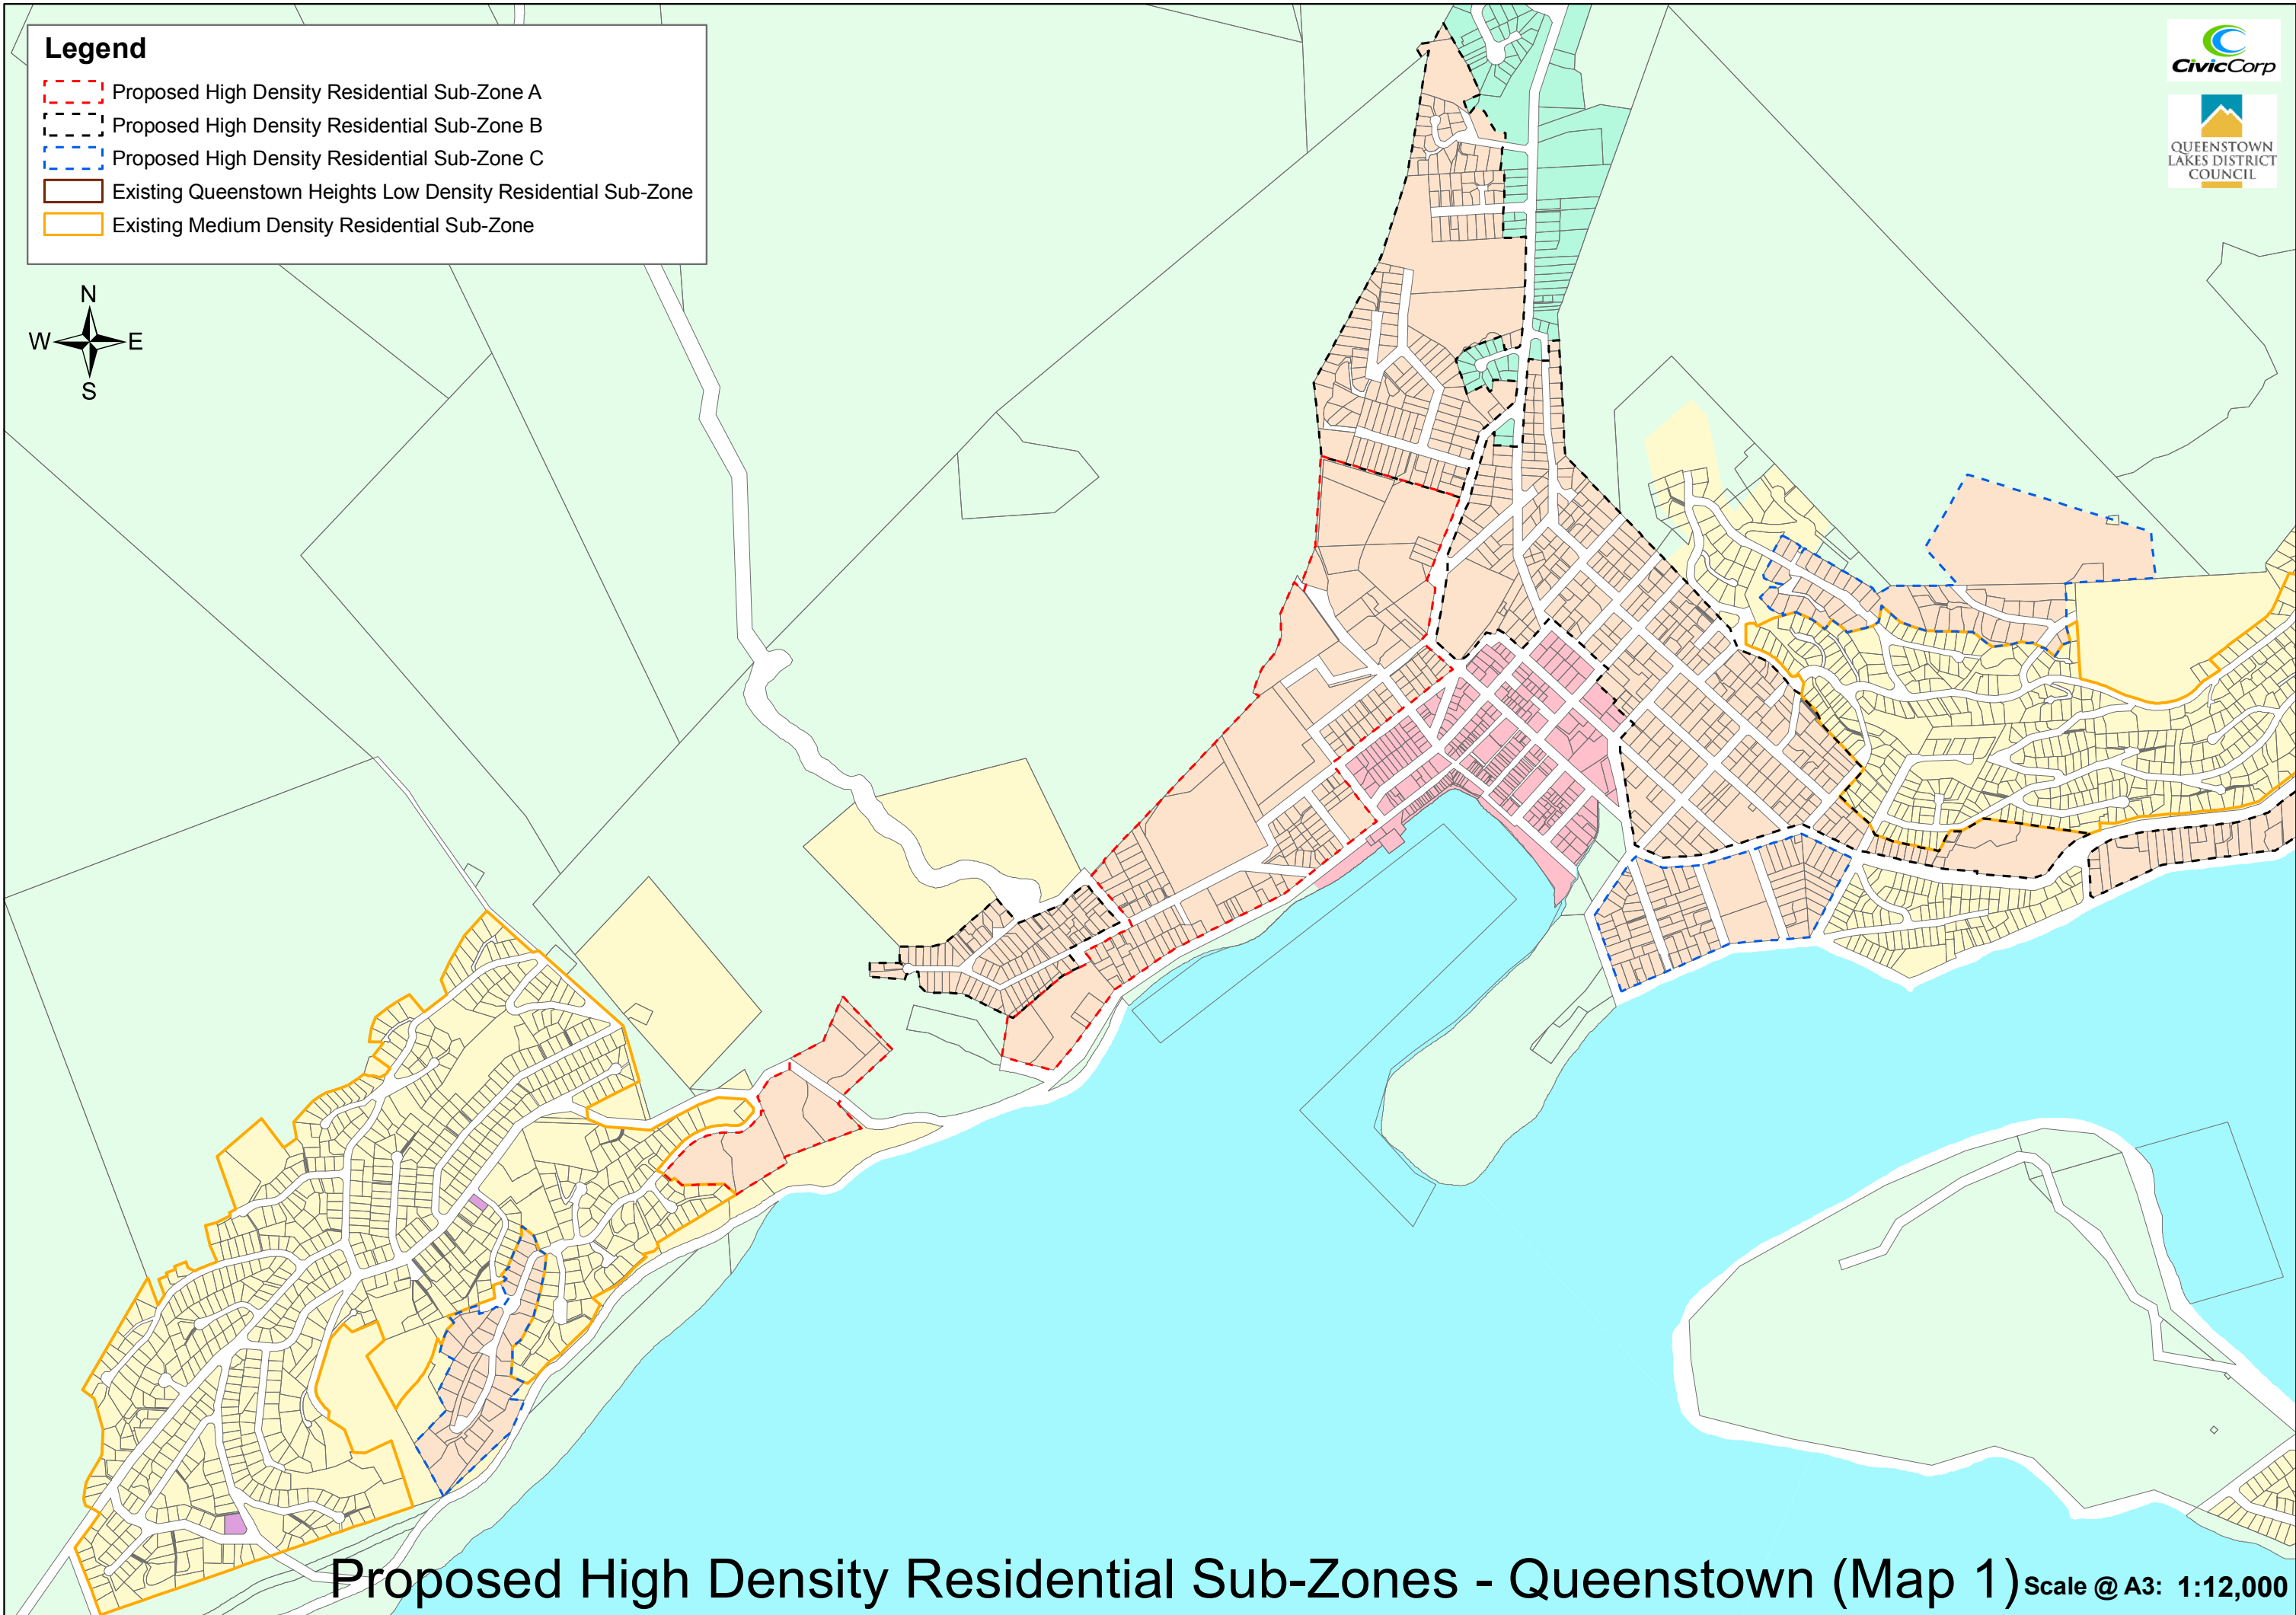

Legend

- Proposed High Density Residential Sub-Zone A
- Proposed High Density Residential Sub-Zone B
- Proposed High Density Residential Sub-Zone C
- Existing Queenstown Heights Low Density Residential Sub-Zone
- Existing Medium Density Residential Sub-Zone

Proposed High Density Residential Sub-Zones - Queenstown (Map 1) Scale @ A3: 1:12,000