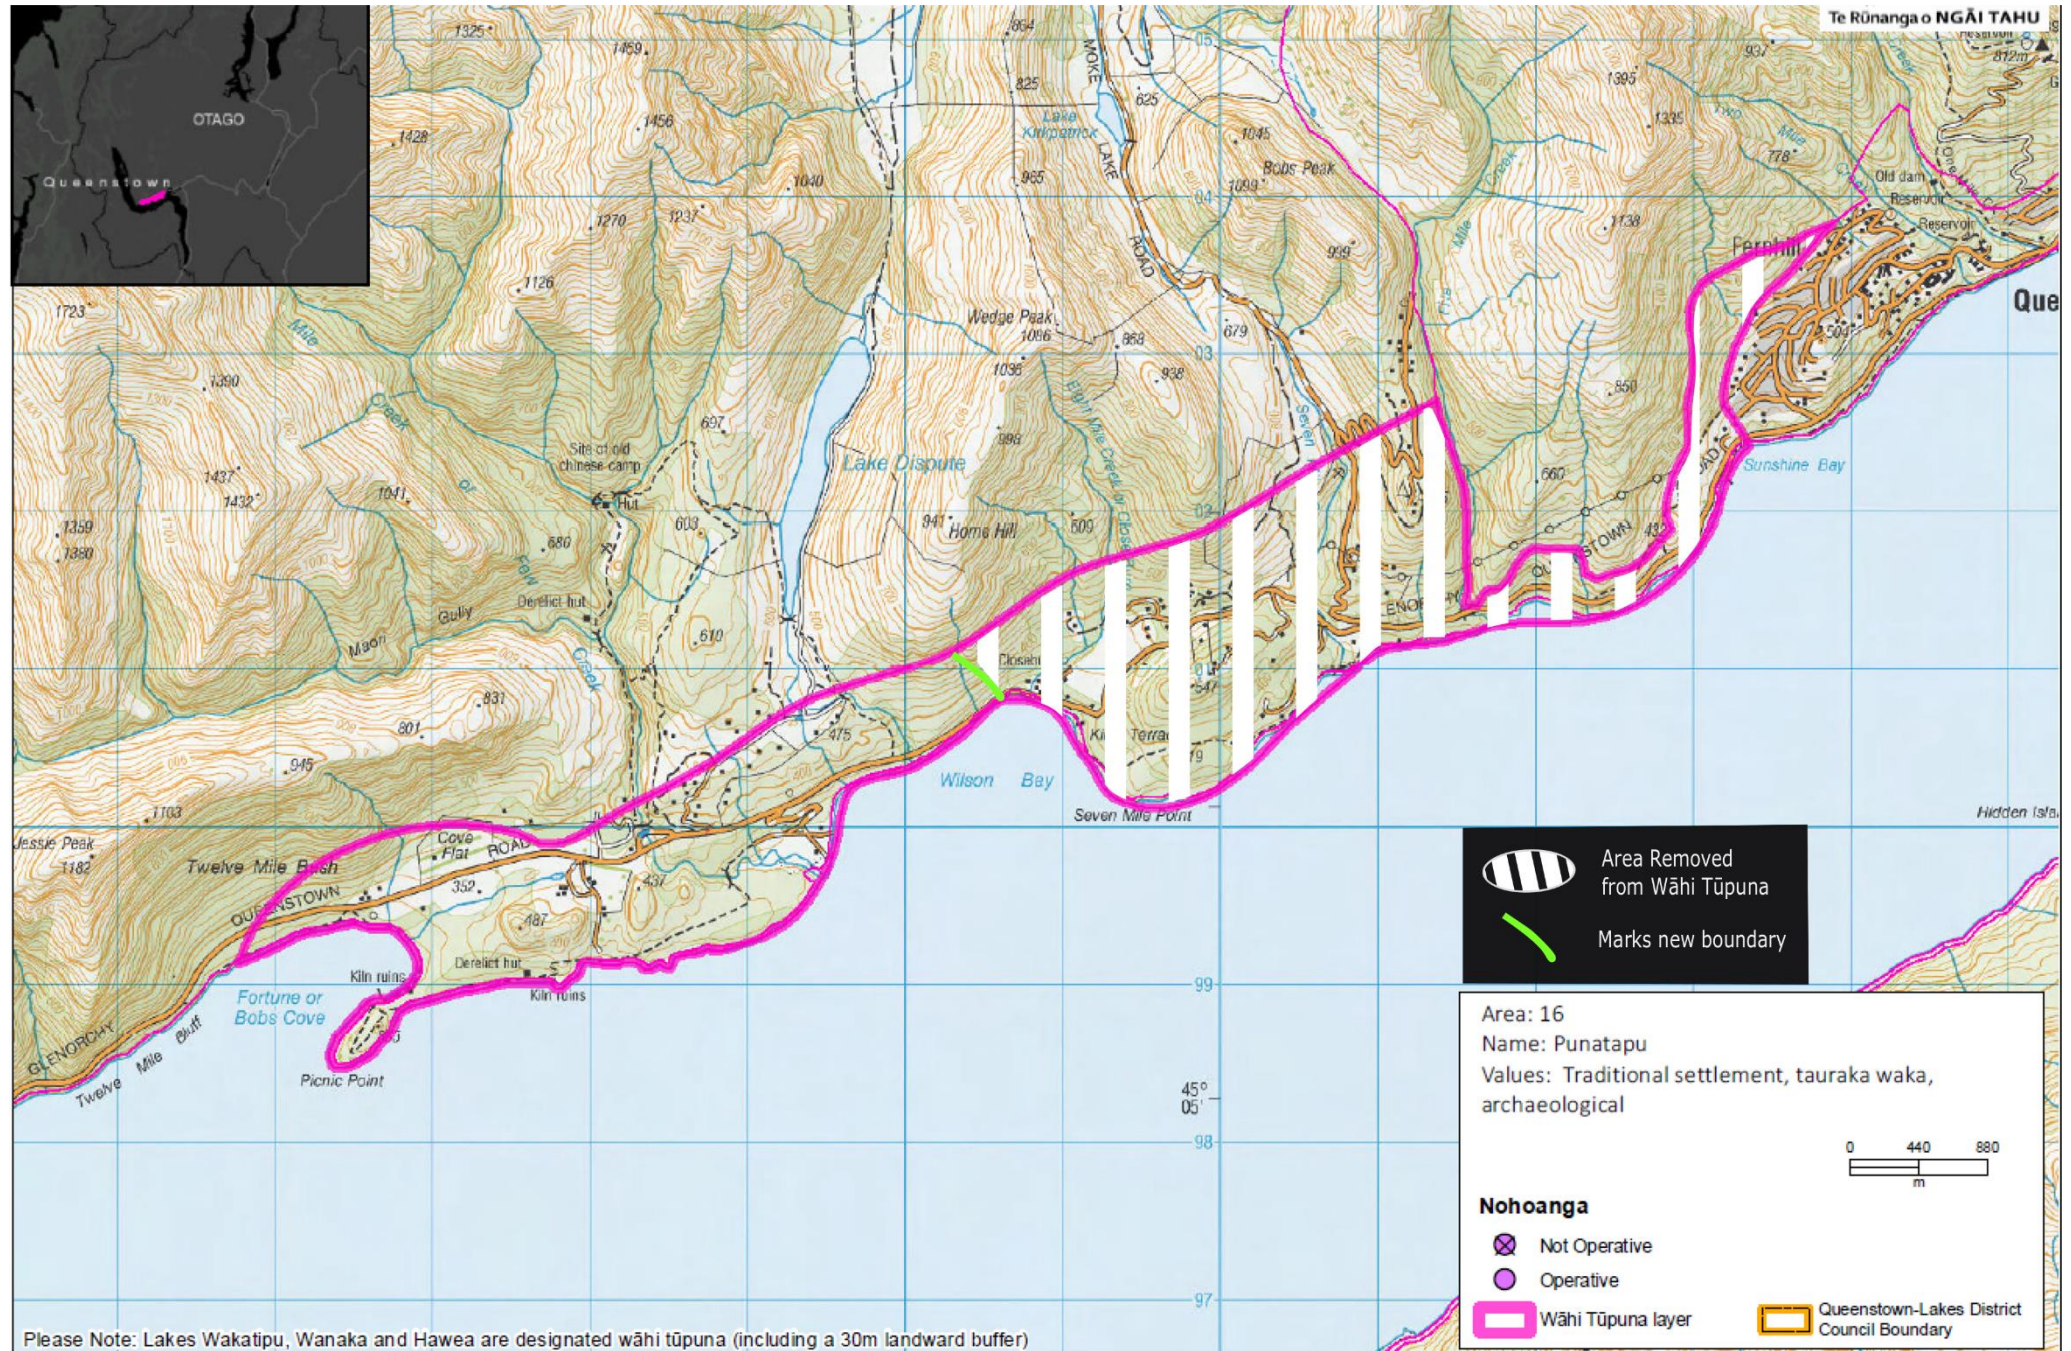

ATTACHMENT THREE: Recommended Maps for Urban Centre Wāhi Tūpuna

Map 3.1 Take Kārara

Map 3.2 Tāhuna

Map 3.3 Te Kirikiri

ATTACHMENT FOUR:
Recommended Boundary
Amendments

Map 4.1 Wāhi Tūpuna #2

Paeatarariki & Timaru

(Hāwea)

Map 4.2 Wāhi Tūpuna #16 Punatapu

Please Note: Lakes Wakatipu, Wanaka and Hawea are designated wāhi tūpuna (including a 30m landward buffer)

Map 4.3
Wāhi Tūpuna # 27
Te Taumata o Hakitekura