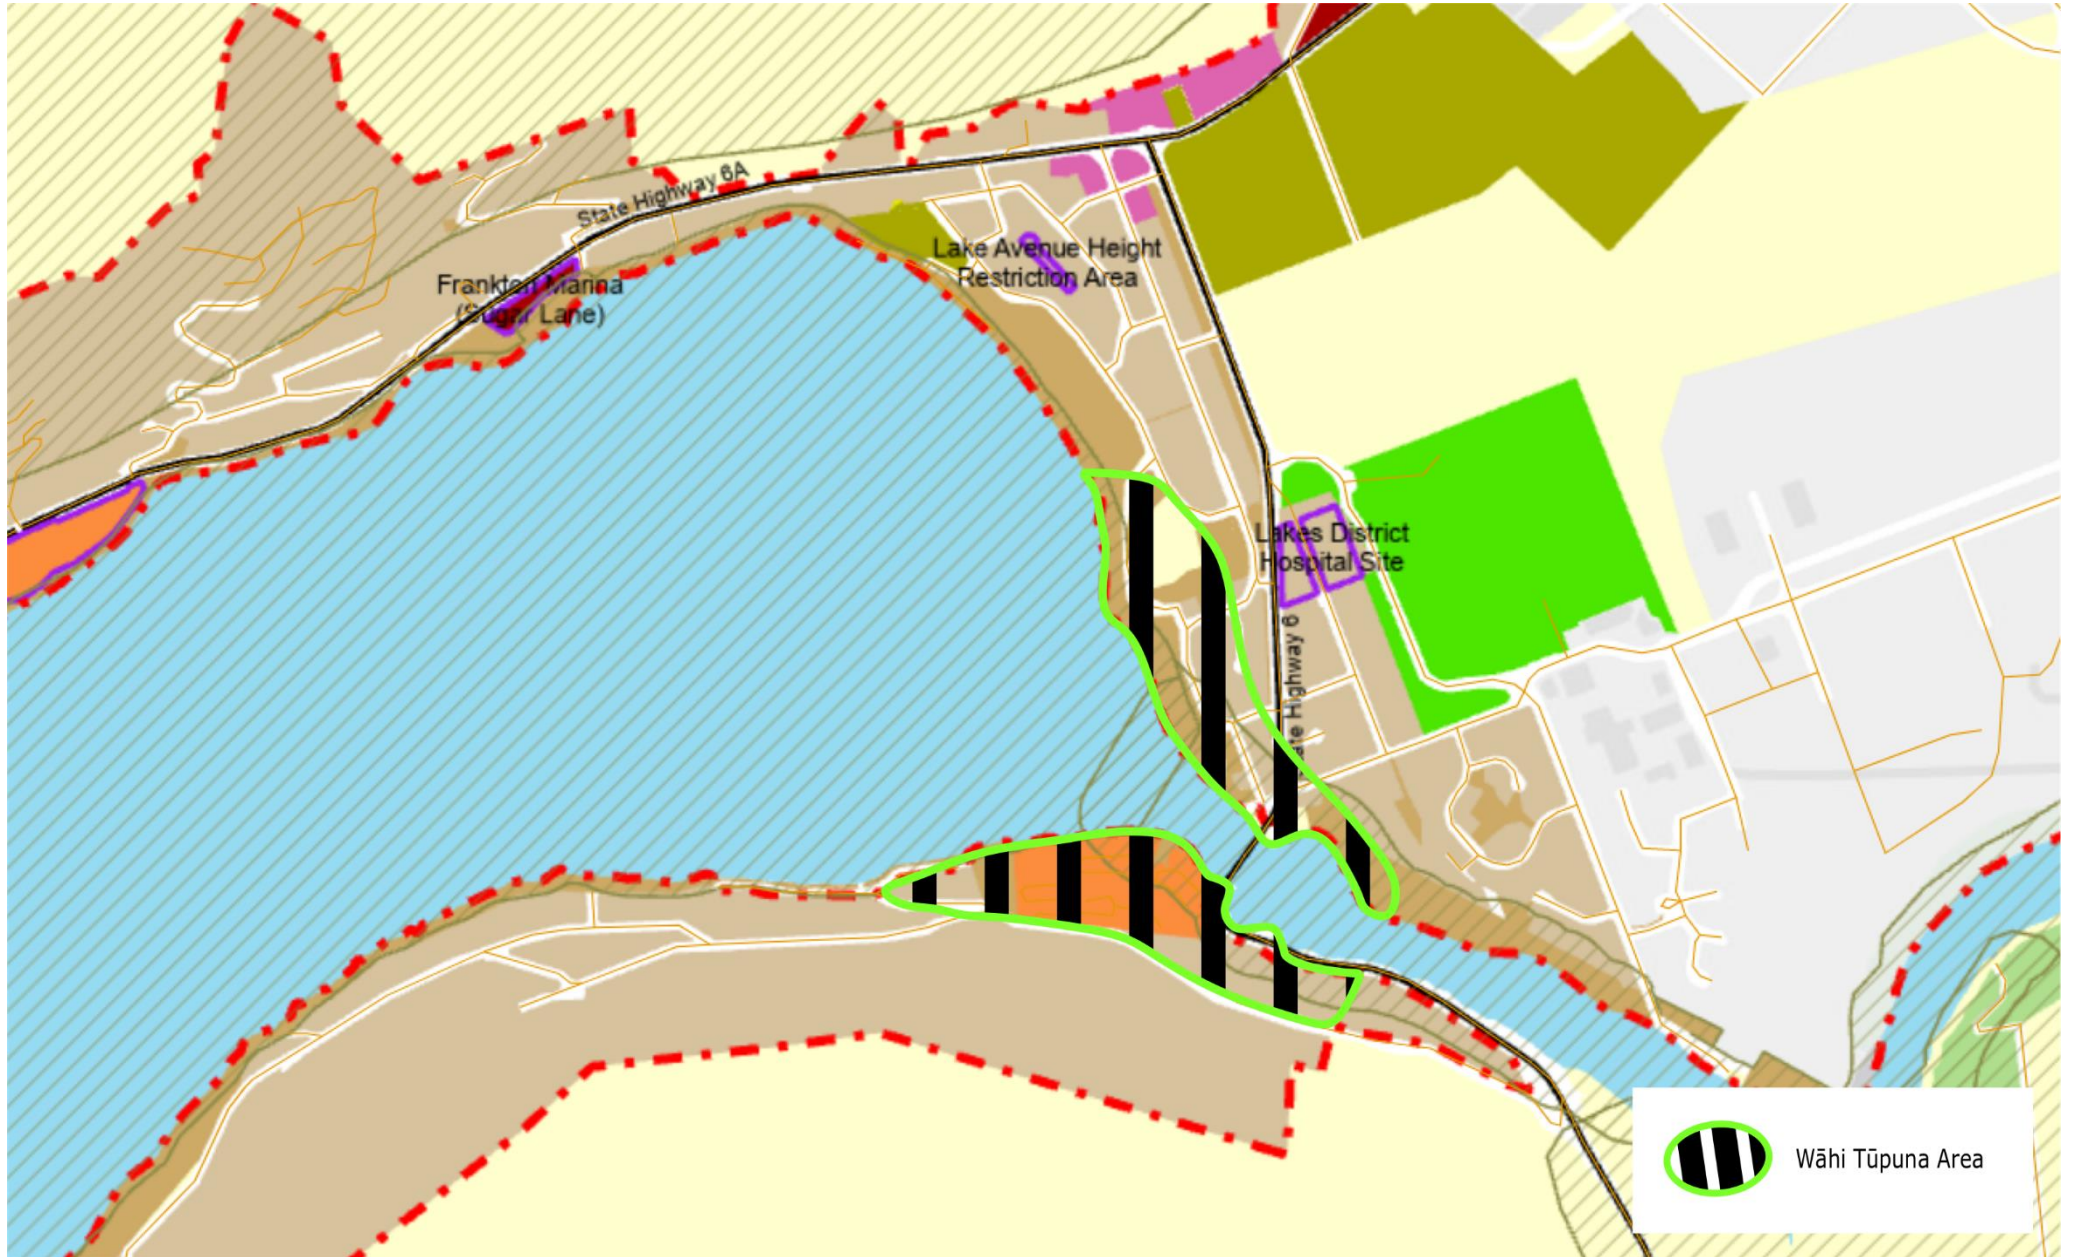

ATTACHMENT THREE: Recommended Maps for Urban Centre Wāhi Tūpuna

Map 3.1 Take Kārara

Map 3.2 Tāhuna

Map 3.3 Te Kirikiri

ATTACHMENT FOUR:
Recommended Boundary
Amendments

Map 4.1 Wāhi Tūpuna #2

Paeatarariki & Timaru

(Hāwea)

Map 4.2 Wāhi Tūpuna #16 Punatapu

Please Note: Lakes Wakatipu, Wanaka and Hawea are designated wāhi tūpuna (including a 30m landward buffer)

Map 4.3
Wāhi Tūpuna # 27
Te Taumata o Hakitekura