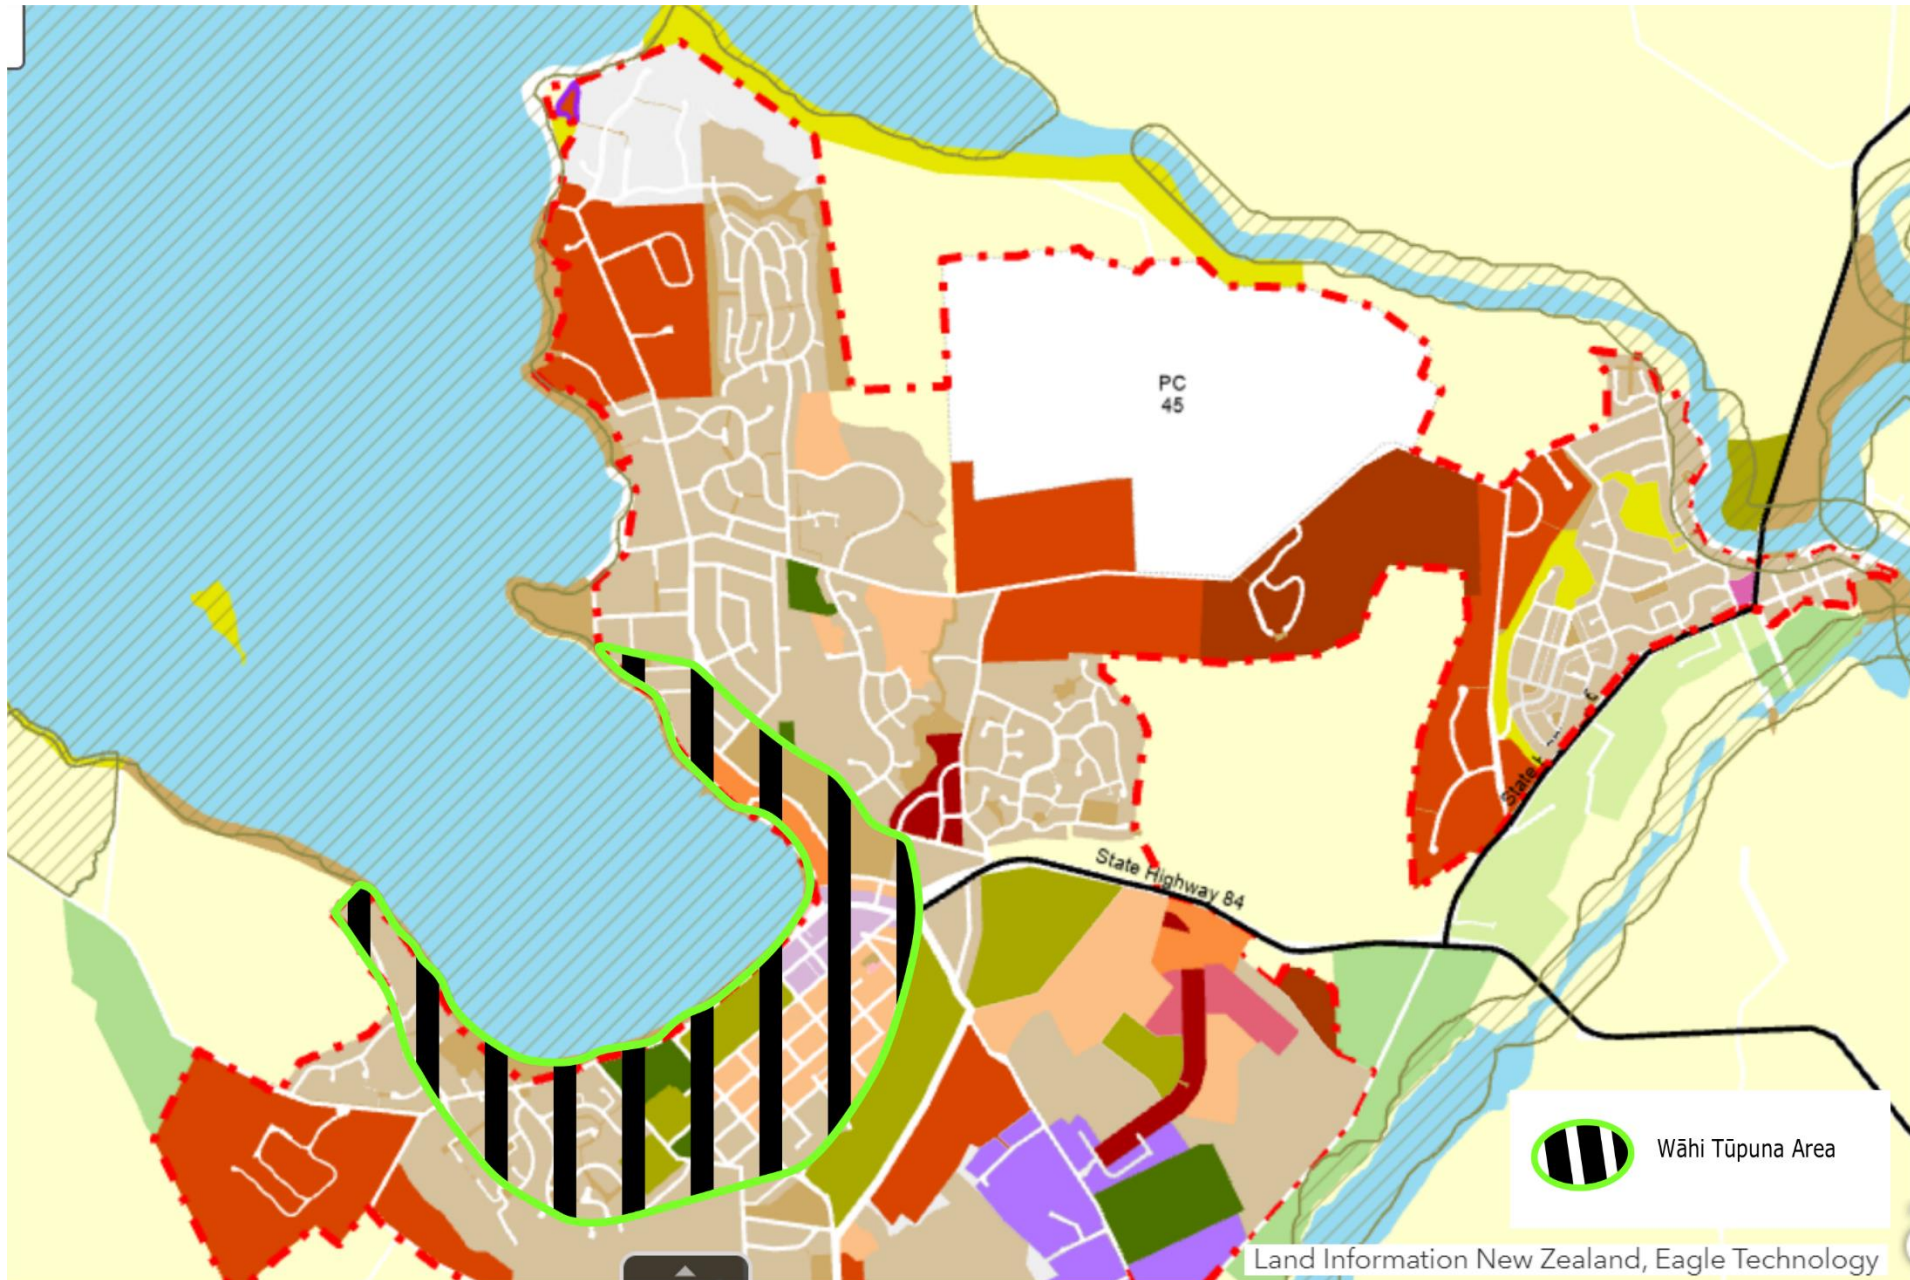

ATTACHMENT THREE: Recommended Maps for Urban Centre Wāhi Tūpuna

Map 3.1 Take Kārara

Map 3.2 Tāhuna

Map 3.3 Te Kirikiri

ATTACHMENT FOUR:
Recommended Boundary
Amendments

Map 4.1 Wāhi Tūpuna #2

Paeatarariki & Timaru

(Hāwea)

Map 4.2 Wāhi Tūpuna #16 Punatapu

Please Note: Lakes Wakatipu, Wanaka and Hawea are designated wāhi tūpuna (including a 30m landward buffer)

Map 4.3
Wāhi Tūpuna # 27
Te Taumata o Hakitekura