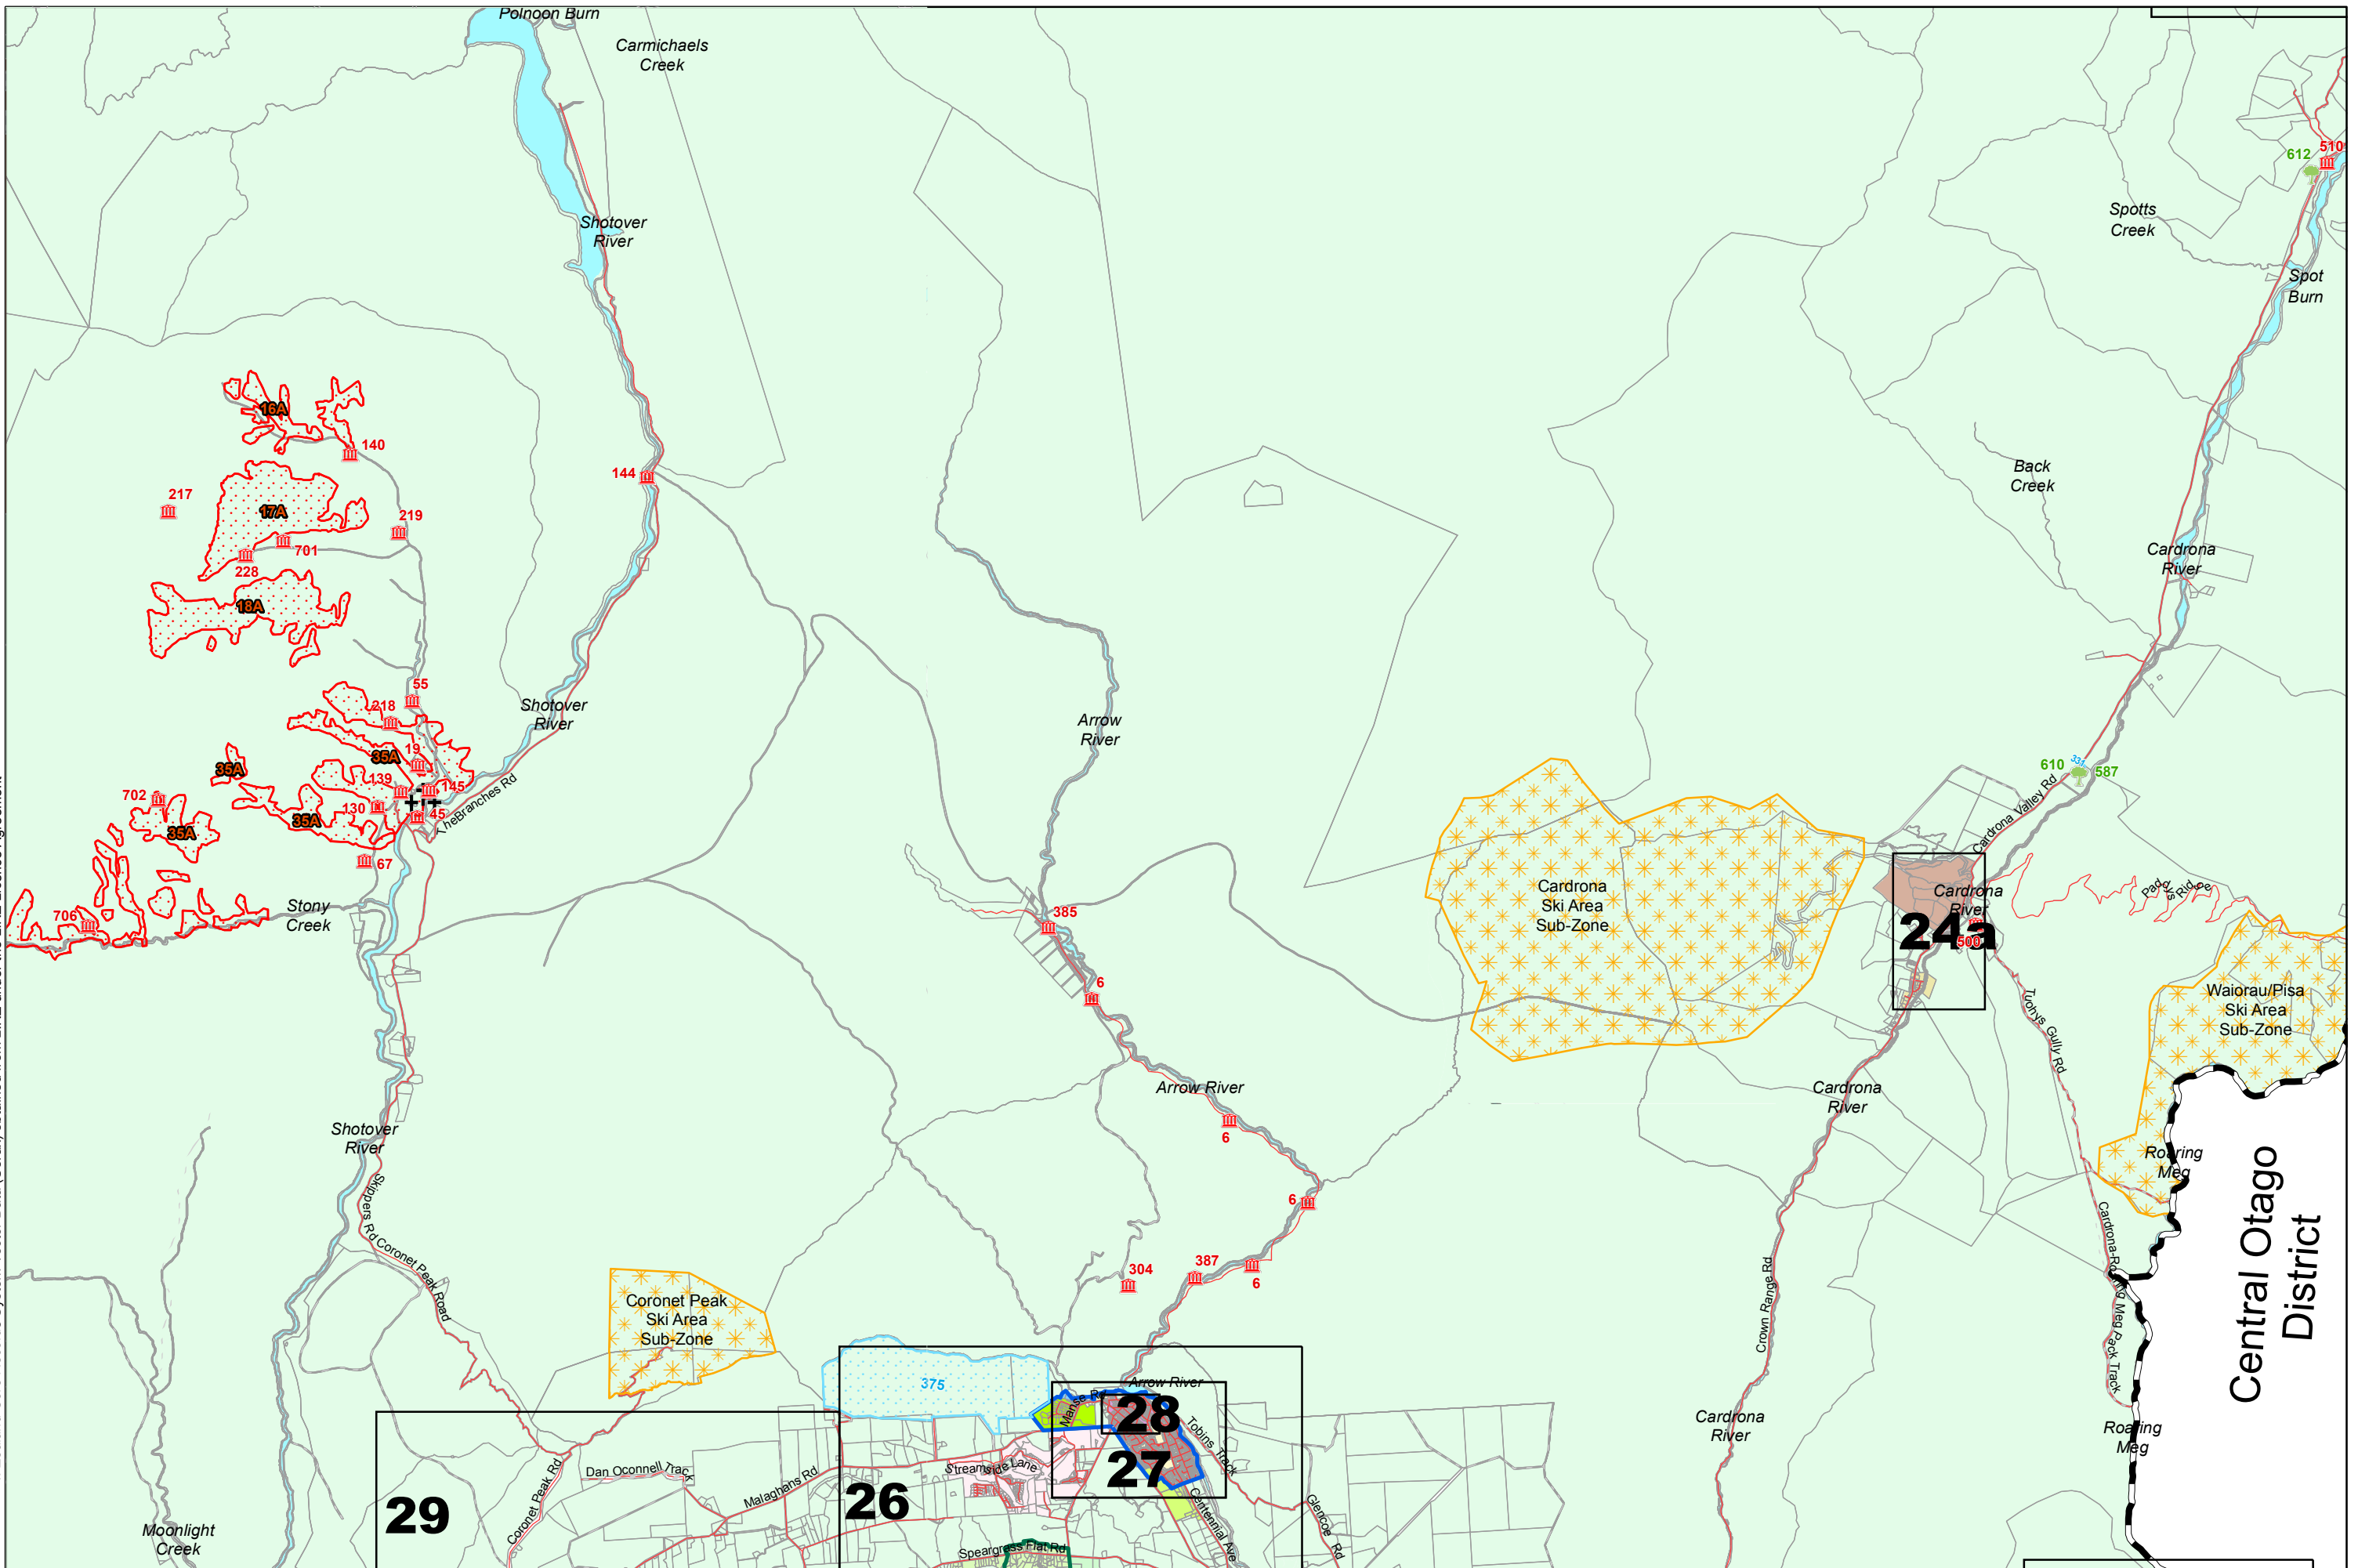

Parcel boundaries derived from New Zealand Core Records System Vector Data (Corax) obtained from LINZ under the LINZ Licence Agreement

Queenstown Lakes District Council  
District Plan Maps

### Skippers, Macetown, Cardrona

Map Printed: February 2016

QUEENSTOWN  
LAKES DISTRICT  
COUNCIL

Maps created by QLDC GIS Department

# 10

Central Otago  
District